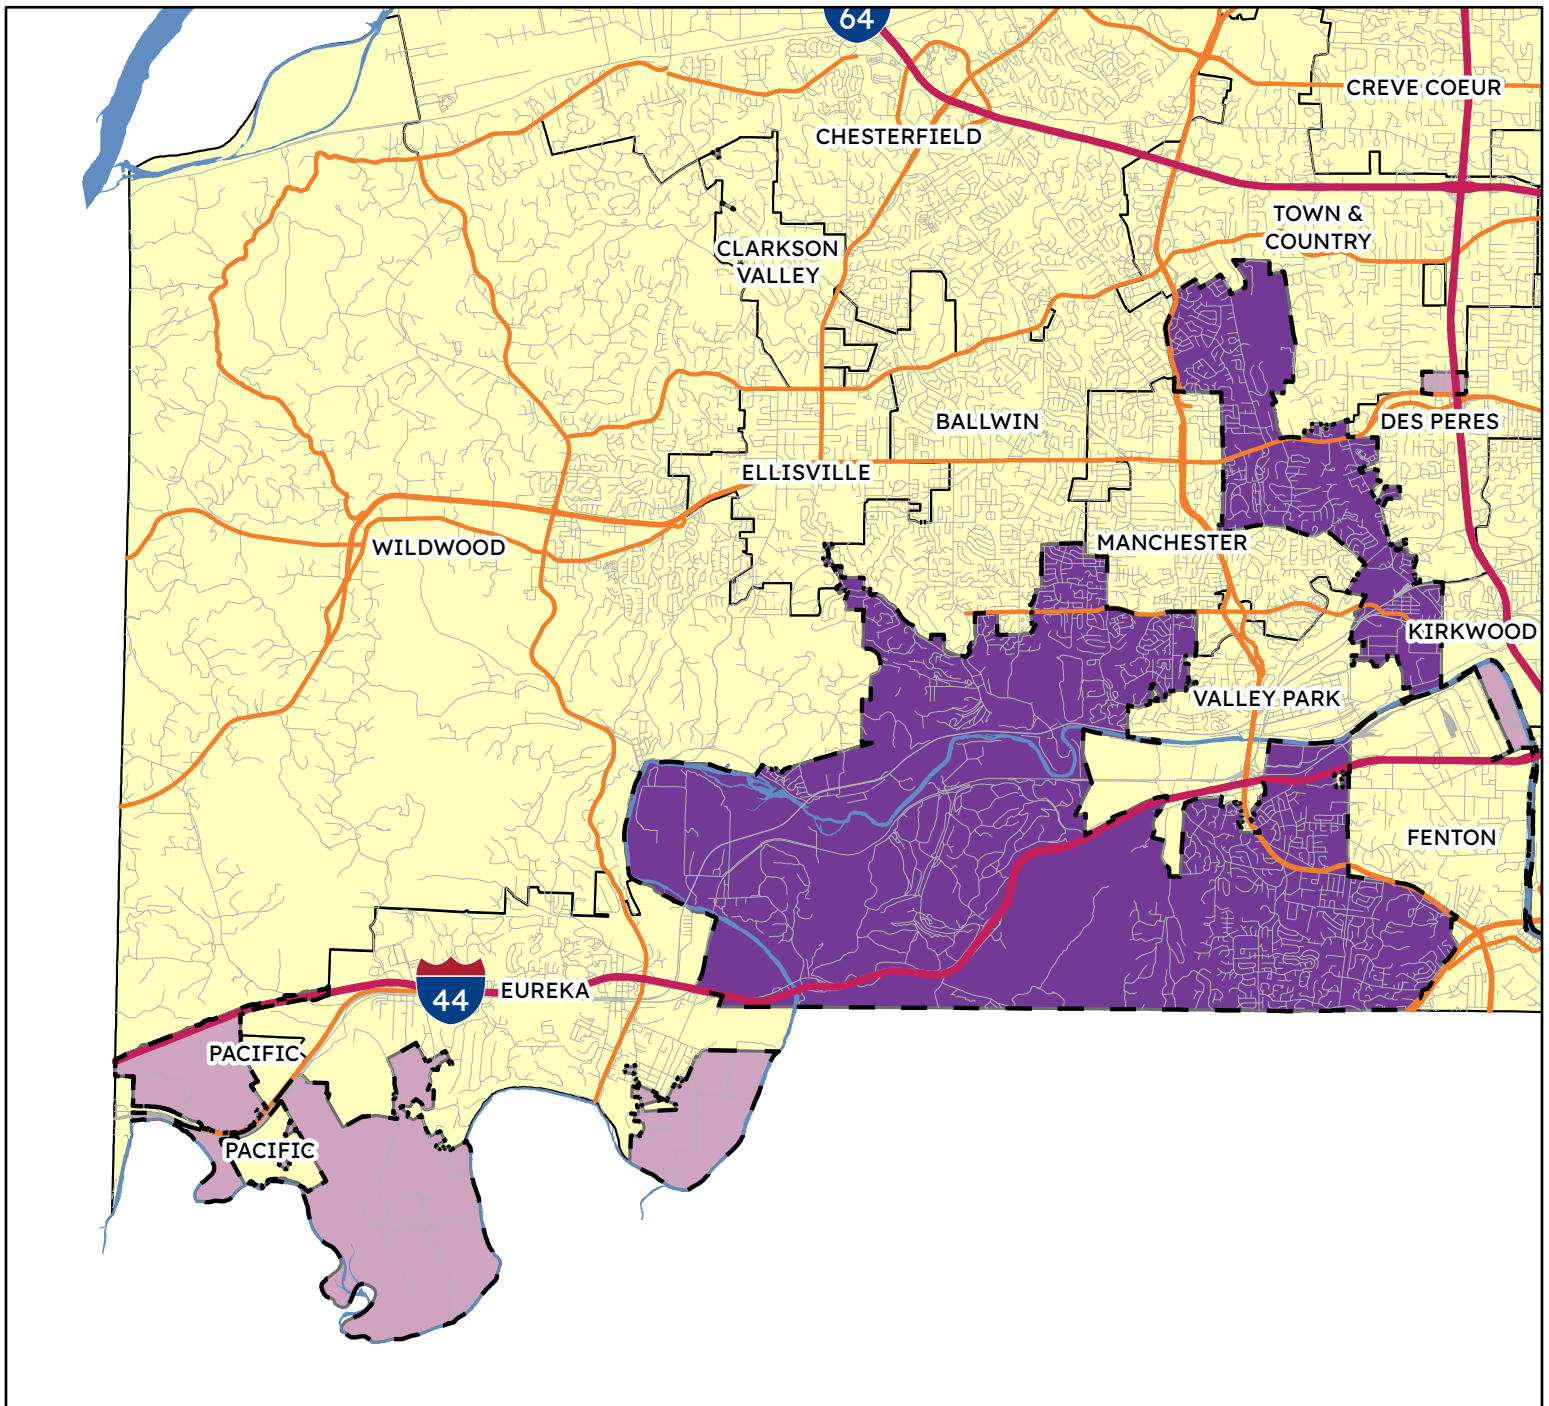

2024 Map Plan for West St. Louis County

- Interstate Highways
- Major Roads
- Streets
- Rivers
- City of St. Louis
- Municipalities
- Proposed Established Unincorporated Areas
- Unincorporated Areas with a population below 2,500 for which the County will continue service delivery

Boundaries as of April 24, 2024
 Created by: St. Louis County Planning Department