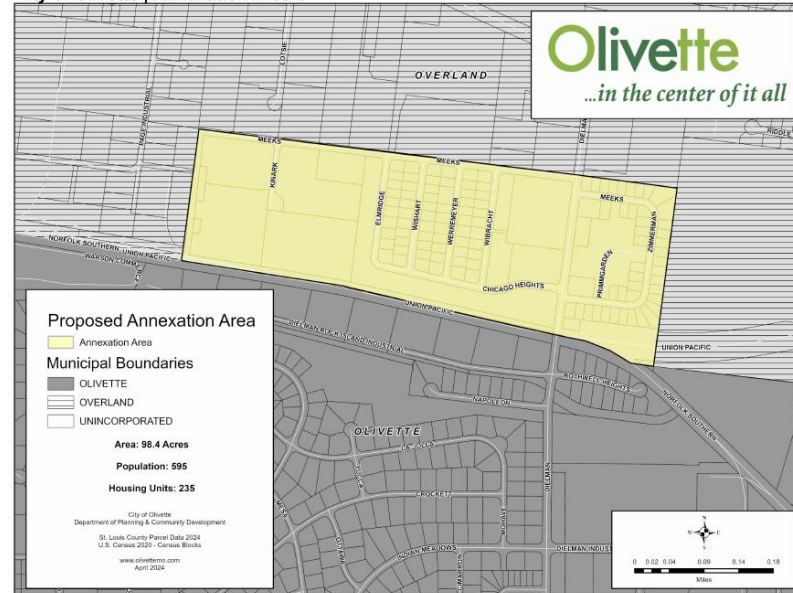

City of Olivette | Annexation Area 3