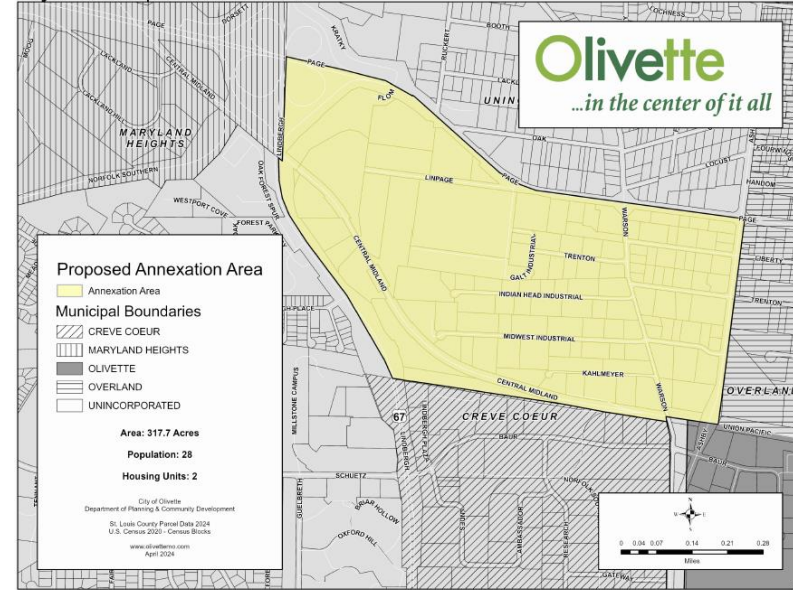

Zip Code 63132

US Census Tract 2126

City of Olivette

Proposed Annexation Areas

City of Olivette

Proposed Annexation Areas

City of Olivette | Annexation Area 1

City of Olivette | Annexation Area 2

City of Olivette | Annexation Area 3

City of Olivette

Criteria

Phasing

Timetable

Importance

Why best to service area

Advantages offered