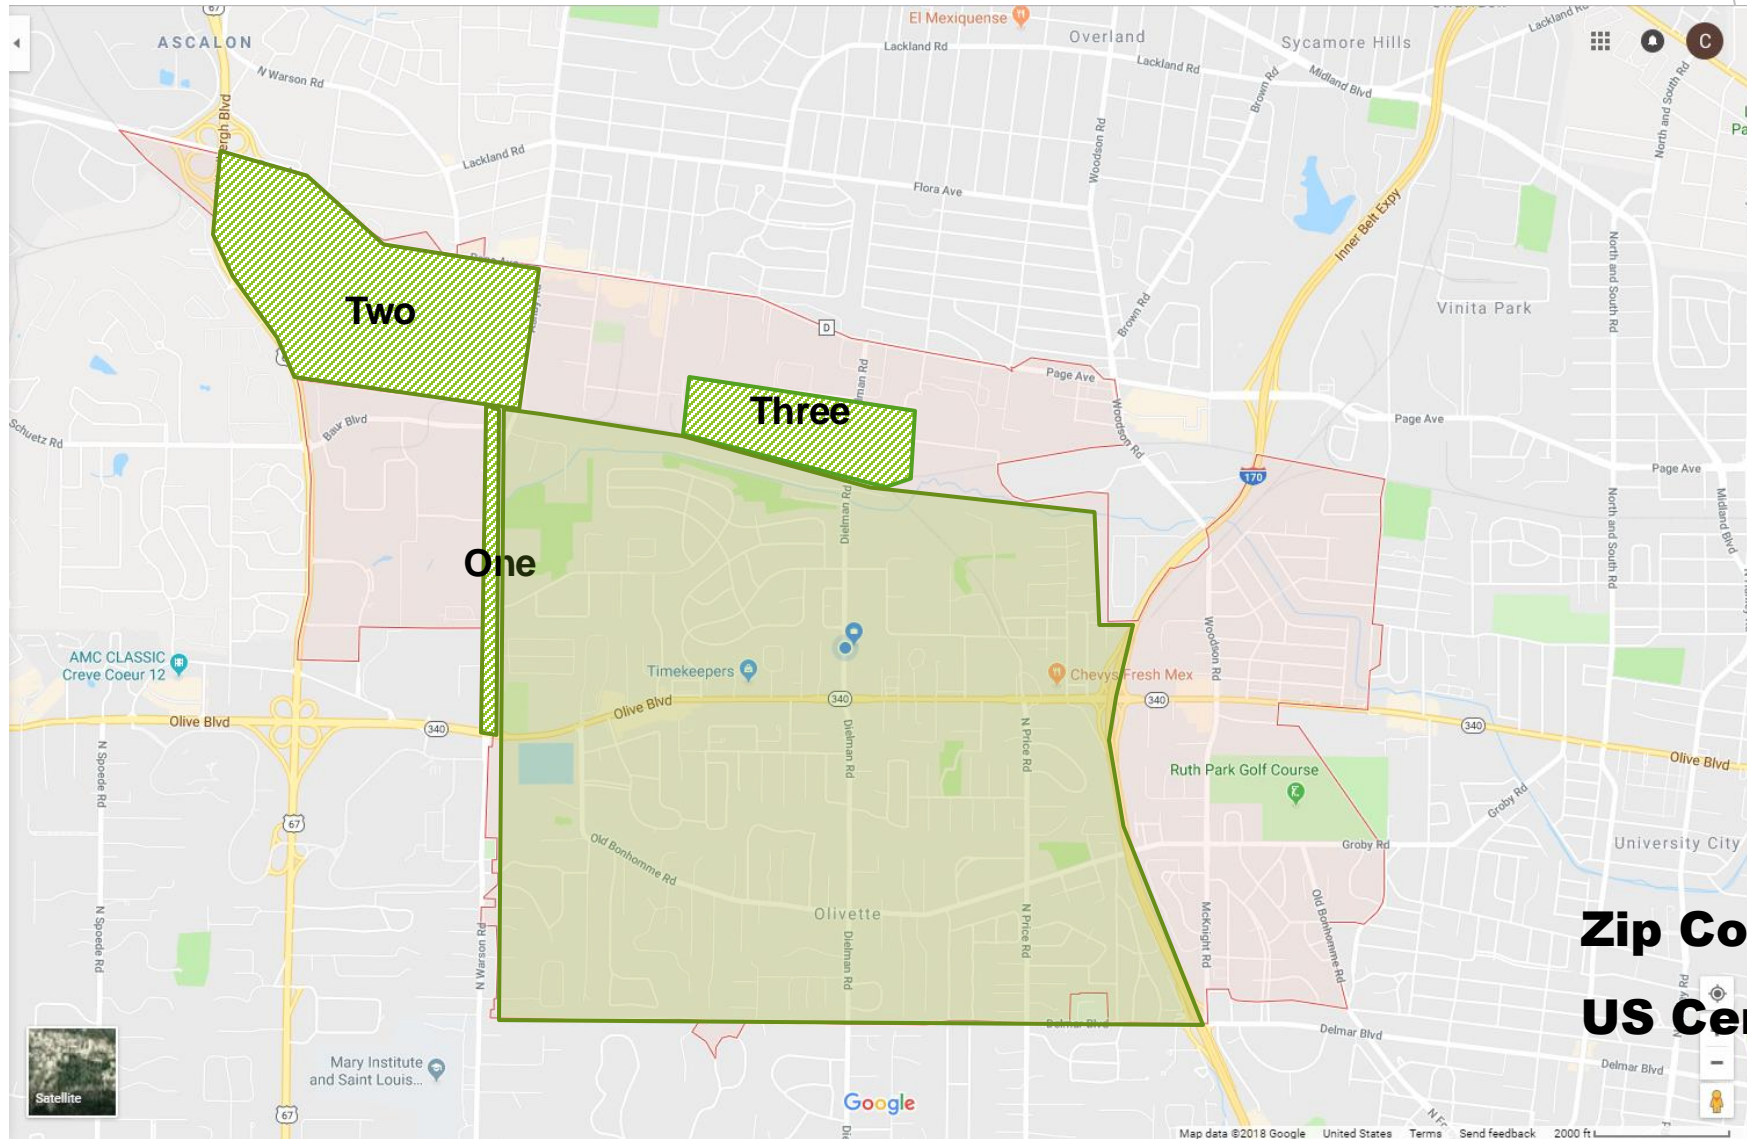

St. Louis County Boundary Commission

**City of Olivette
5-Year Map Plan**

City of Olivette

Location

Zip Code 63132

US Census Tract 2126

City of Olivette

Proposed Annexation Areas

Zip Code 63132

US Census Tract 2126

City of Olivette

Proposed Annexation Areas

City of Olivette

Proposed Annexation Areas

City of Olivette | Annexation Area 1

City of Olivette | Annexation Area 2

City of Olivette | Annexation Area 3

City of Olivette

Criteria

Phasing

Timetable

Importance

Why best to service area

Advantages offered