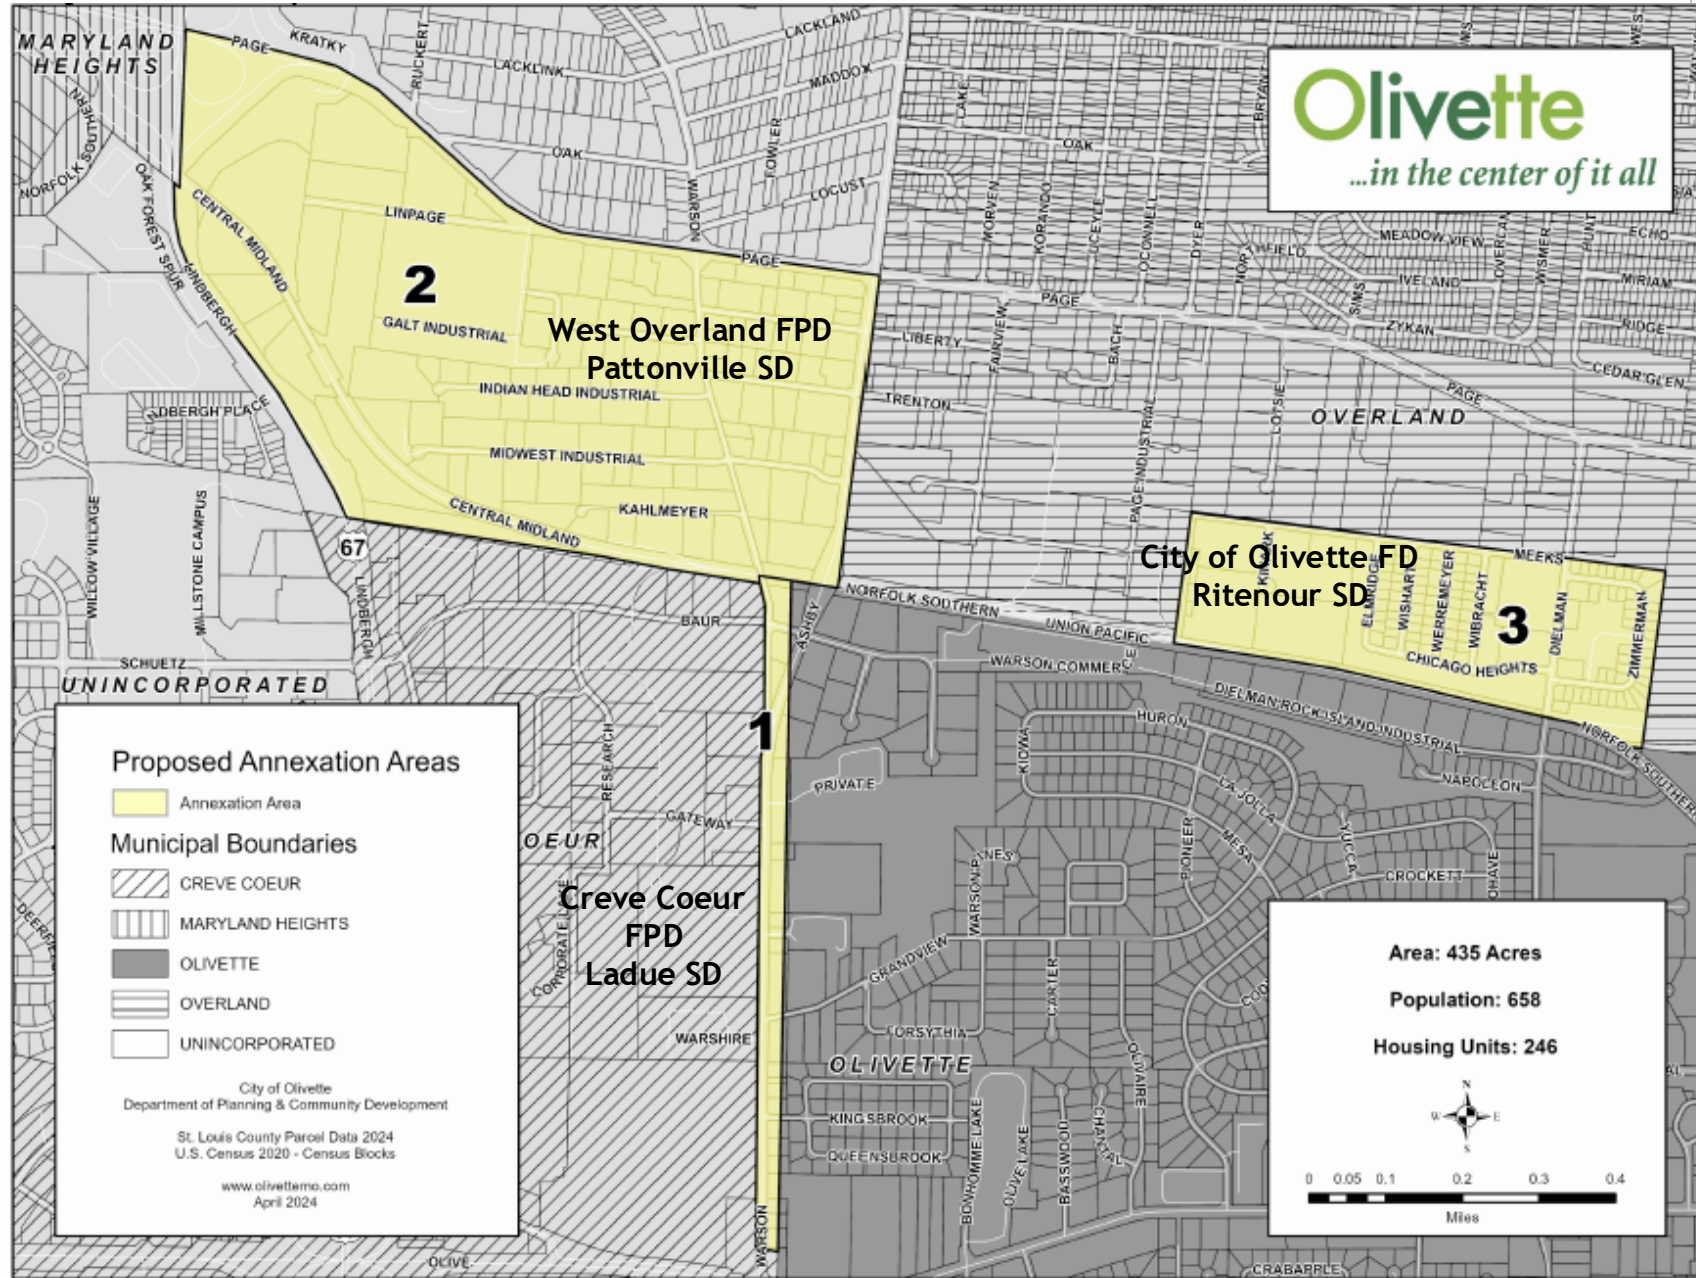

St. Louis County Boundary Commission

**City of Olivette
5-Year Map Plan**

City of Olivette

Location

Zip Code 63132

US Census Tract 2126

City of Olivette

Proposed Annexation Areas

Zip Code 63132

US Census Tract 2126

City of Olivette

Proposed Annexation Areas

City of Olivette

Proposed Annexation Areas

City of Olivette | Annexation Area 1

City of Olivette | Annexation Area 2

City of Olivette | Annexation Area 3

City of Olivette

Criteria

Phasing

Timetable

Importance

Why best to service area

Advantages offered