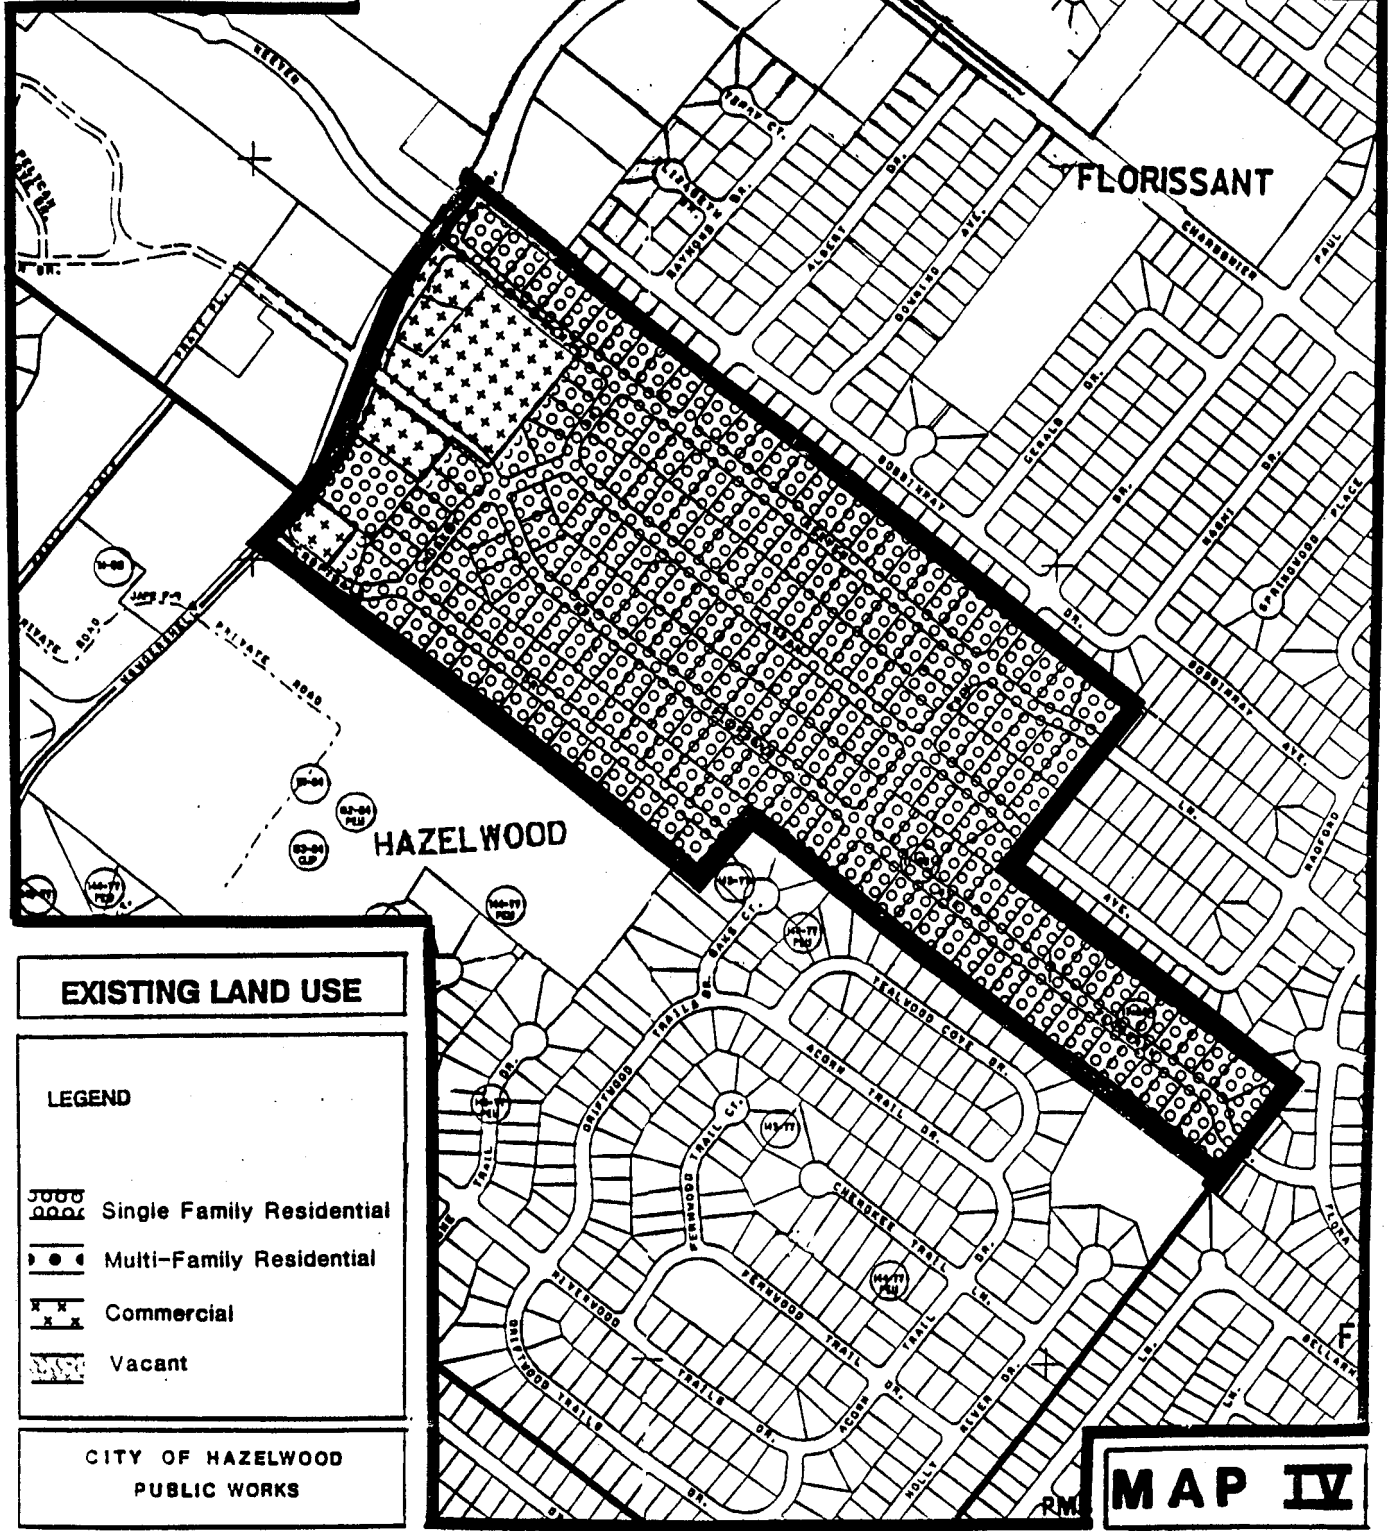

**EXISTING ST. LOUIS COUNTY ZONING**

**LEGEND**

R3 Single Family

R6 Multiple Dwelling

C2 Commercial

C8 Commercial

**CITY OF HAZELWOOD PUBLIC WORKS**

**MAP II**

CITY OF HAZELWOOD  
ANNEXATION PLAN

**PROPOSED  
HAZELWOOD  
ZONING**

- LEGEND**
- B Single Family
  - E Multiple Dwelling
  - G Commercial

CITY OF HAZELWOOD  
PUBLIC WORKS

**MAP III**

**CITY OF  
HAZELWOOD  
ANNEXATION PLAN**

**EXISTING LAND USE**

**LEGEND**

- Single Family Residential
- Multi-Family Residential
- Commercial
- Vacant

**CITY OF HAZELWOOD  
PUBLIC WORKS**

**MAP IV**