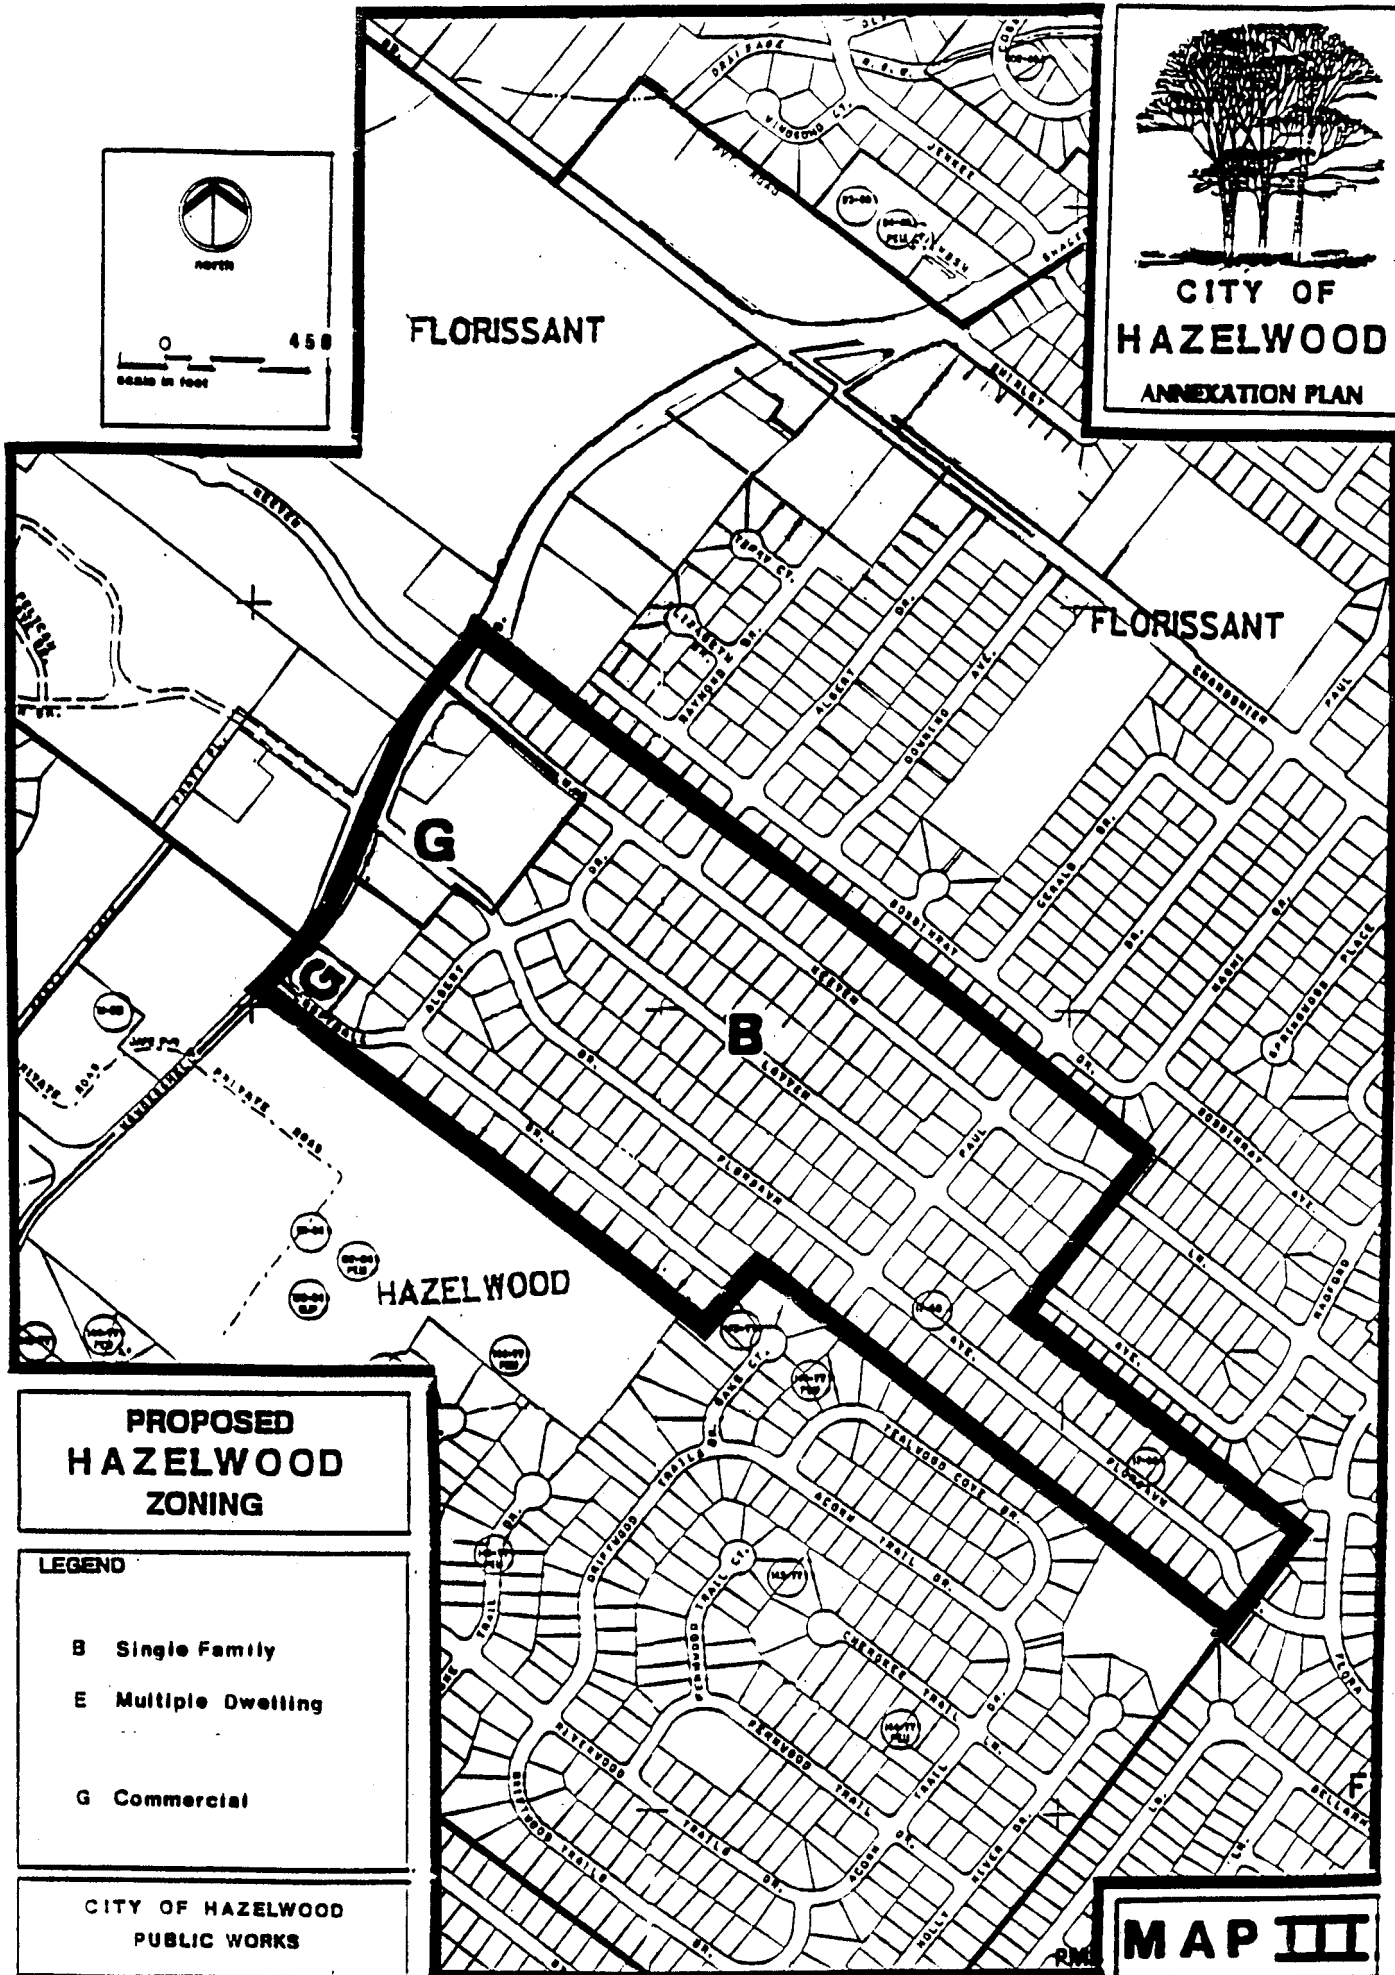

**EXISTING ST. LOUIS COUNTY ZONING**

**LEGEND**

R3 Single Family

R6 Multiple Dwelling

C2 Commercial

C8 Commercial

**CITY OF HAZELWOOD PUBLIC WORKS**

**MAP II**

CITY OF HAZELWOOD  
ANNEXATION PLAN

**PROPOSED  
HAZELWOOD  
ZONING**

- LEGEND**
- B Single Family
  - E Multiple Dwelling
  - G Commercial

CITY OF HAZELWOOD  
PUBLIC WORKS

**MAP III**

**CITY OF  
HAZELWOOD  
ANNEXATION PLAN**

**EXISTING LAND USE**

**LEGEND**

- Single Family Residential
- Multi-Family Residential
- Commercial
- Vacant

**CITY OF HAZELWOOD  
PUBLIC WORKS**

**MAP IV**