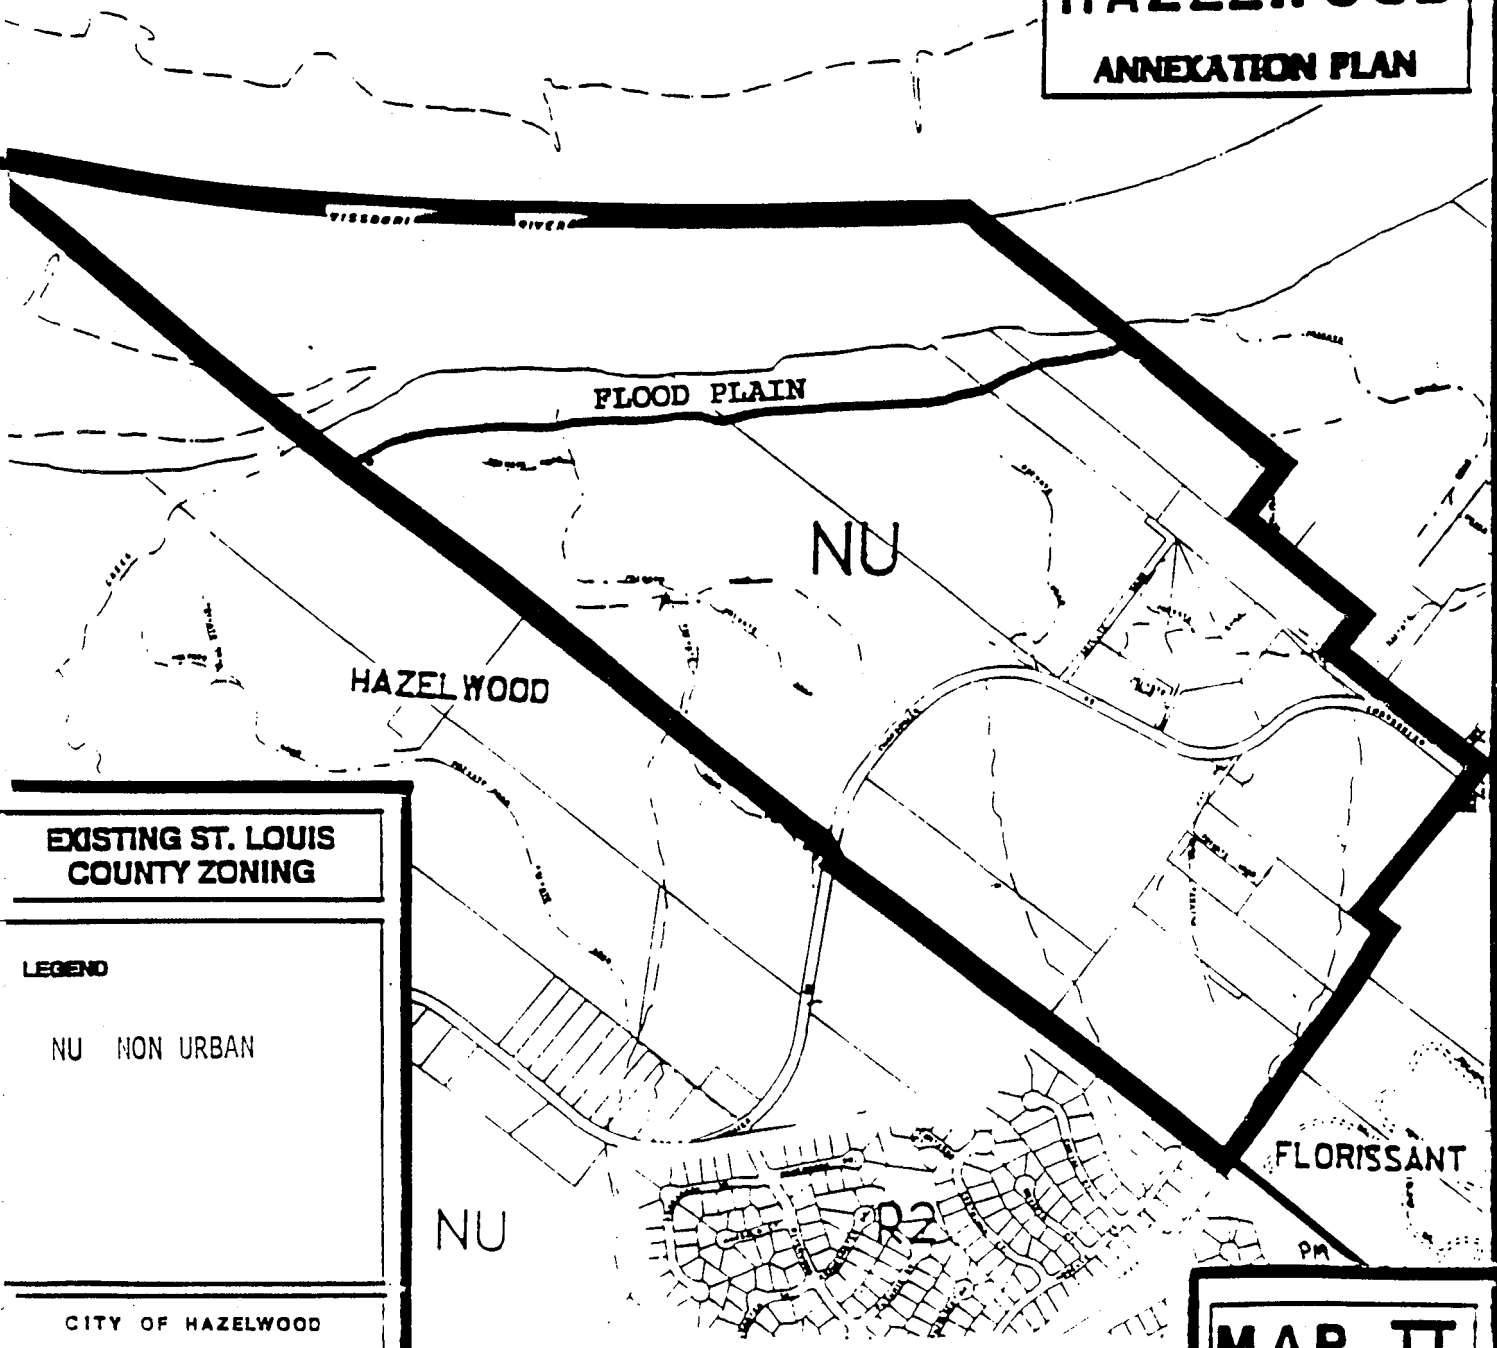

600'

SCALE IN FEET

CITY OF HAZELWOOD ANNEXATION PLAN

EXISTING ST. LOUIS COUNTY ZONING

LEGEND

NU NON URBAN

CITY OF HAZELWOOD
PUBLIC WORKS

MAP II

**PROPOSED
HAZELWOOD
ZONING**

EGEND

AG SUBURBAN

CITY OF HAZELWOOD
PUBLIC WORKS

MAP III

EXISTING LAND USE

LEGEND

VACANT & RESIDENTIAL

CITY OF HAZELWOOD
PUBLIC WORKS

MAP IV