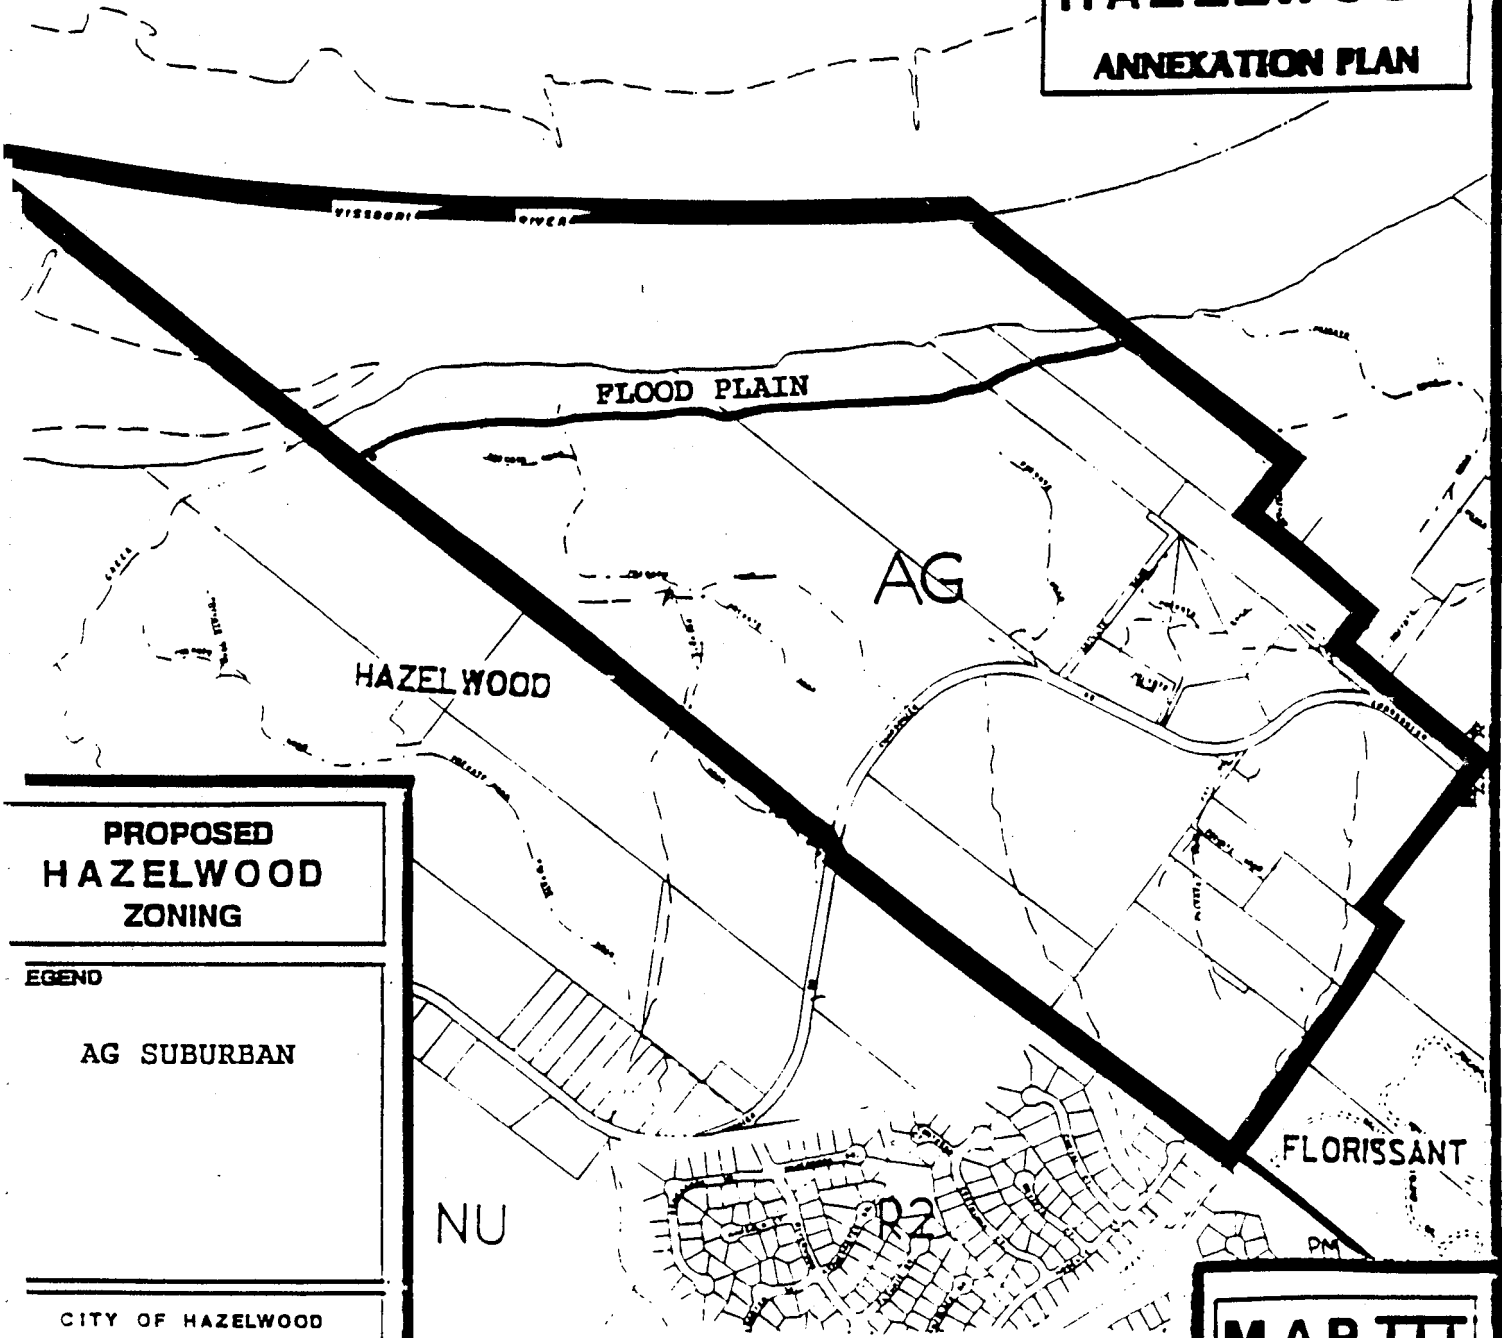

600'

SCALE IN FEET

CITY OF HAZELWOOD ANNEXATION PLAN

EXISTING ST. LOUIS COUNTY ZONING

LEGEND

NU NON URBAN

CITY OF HAZELWOOD
PUBLIC WORKS

MAP II

**PROPOSED
HAZELWOOD
ZONING**

EGEND

AG SUBURBAN

CITY OF HAZELWOOD
PUBLIC WORKS

MAP III

EXISTING LAND USE

LEGEND

VACANT & RESIDENTIAL

CITY OF HAZELWOOD
PUBLIC WORKS

MAP IV