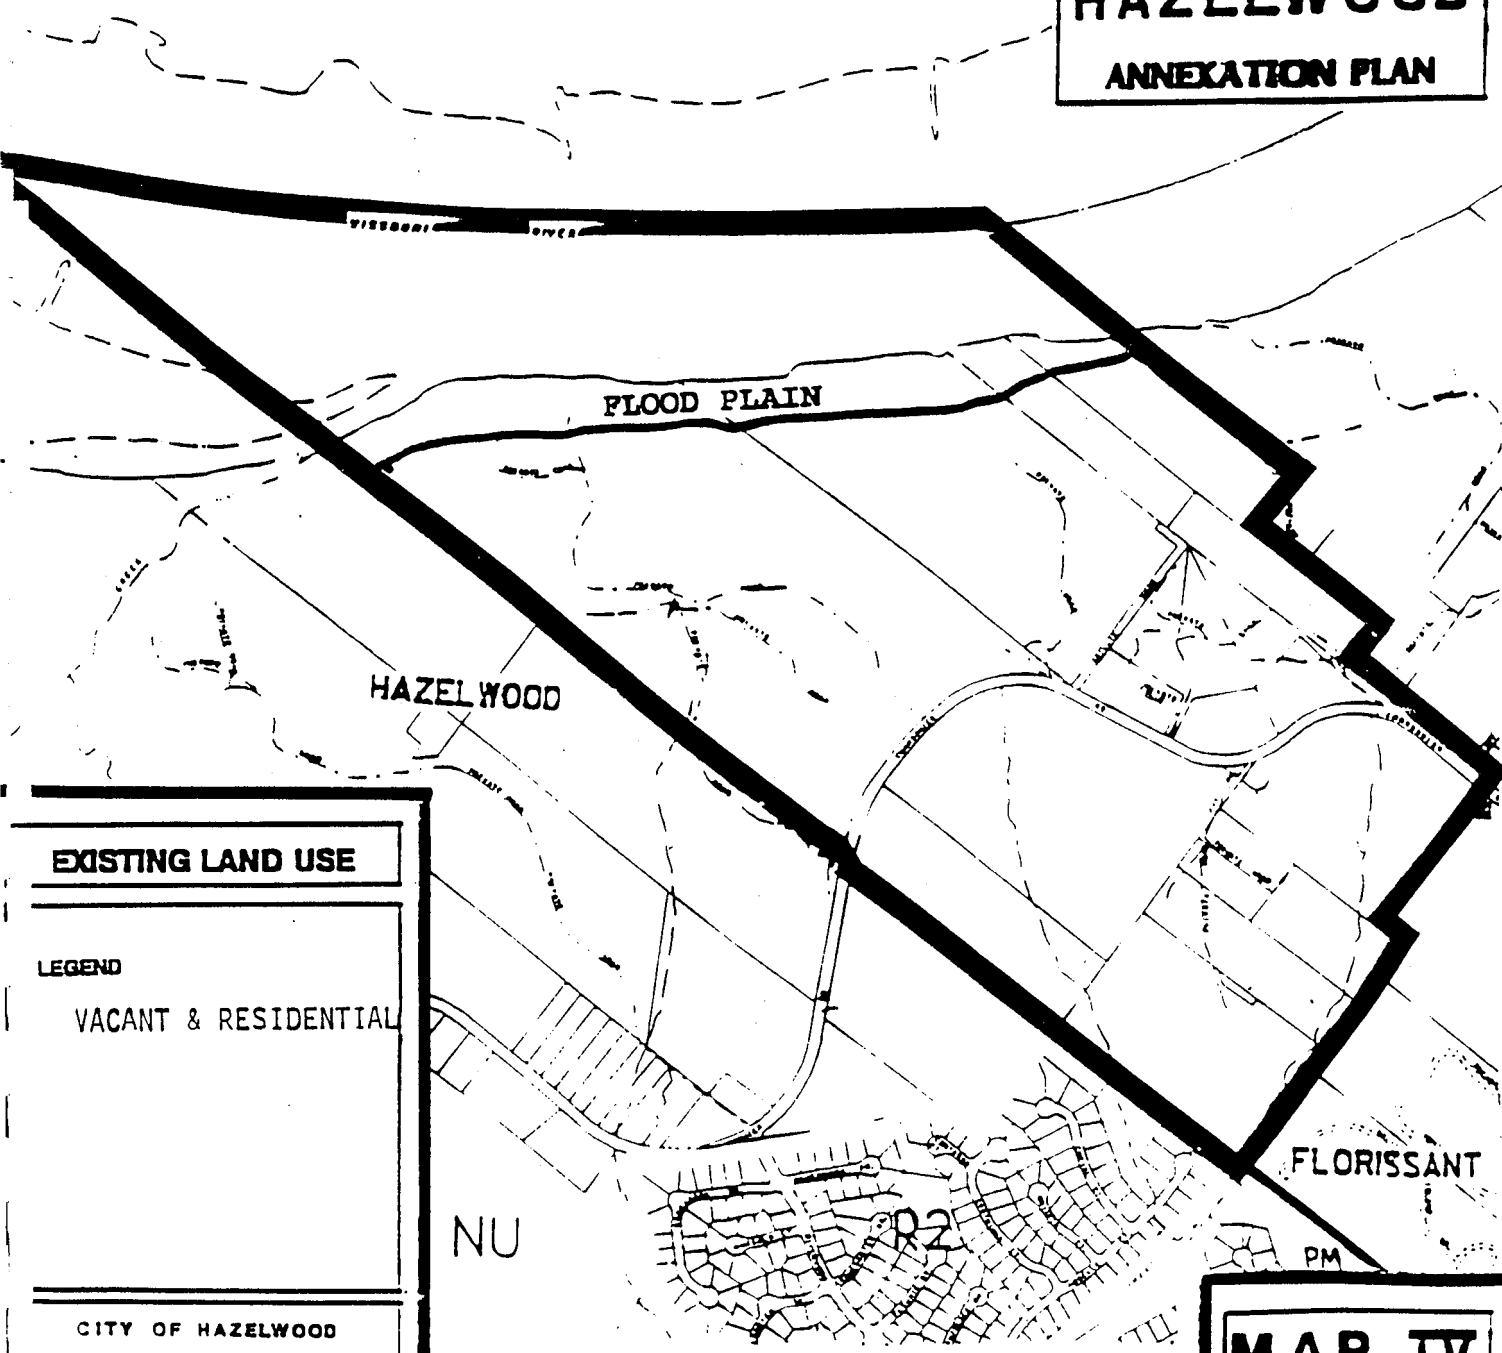

600'

SCALE IN FEET

CITY OF HAZELWOOD ANNEXATION PLAN

EXISTING ST. LOUIS COUNTY ZONING

LEGEND

NU NON URBAN

CITY OF HAZELWOOD
PUBLIC WORKS

MAP II

**PROPOSED
HAZELWOOD
ZONING**

EGEND

AG SUBURBAN

CITY OF HAZELWOOD
PUBLIC WORKS

MAP III

EXISTING LAND USE

LEGEND

VACANT & RESIDENTIAL

CITY OF HAZELWOOD
PUBLIC WORKS

MAP IV