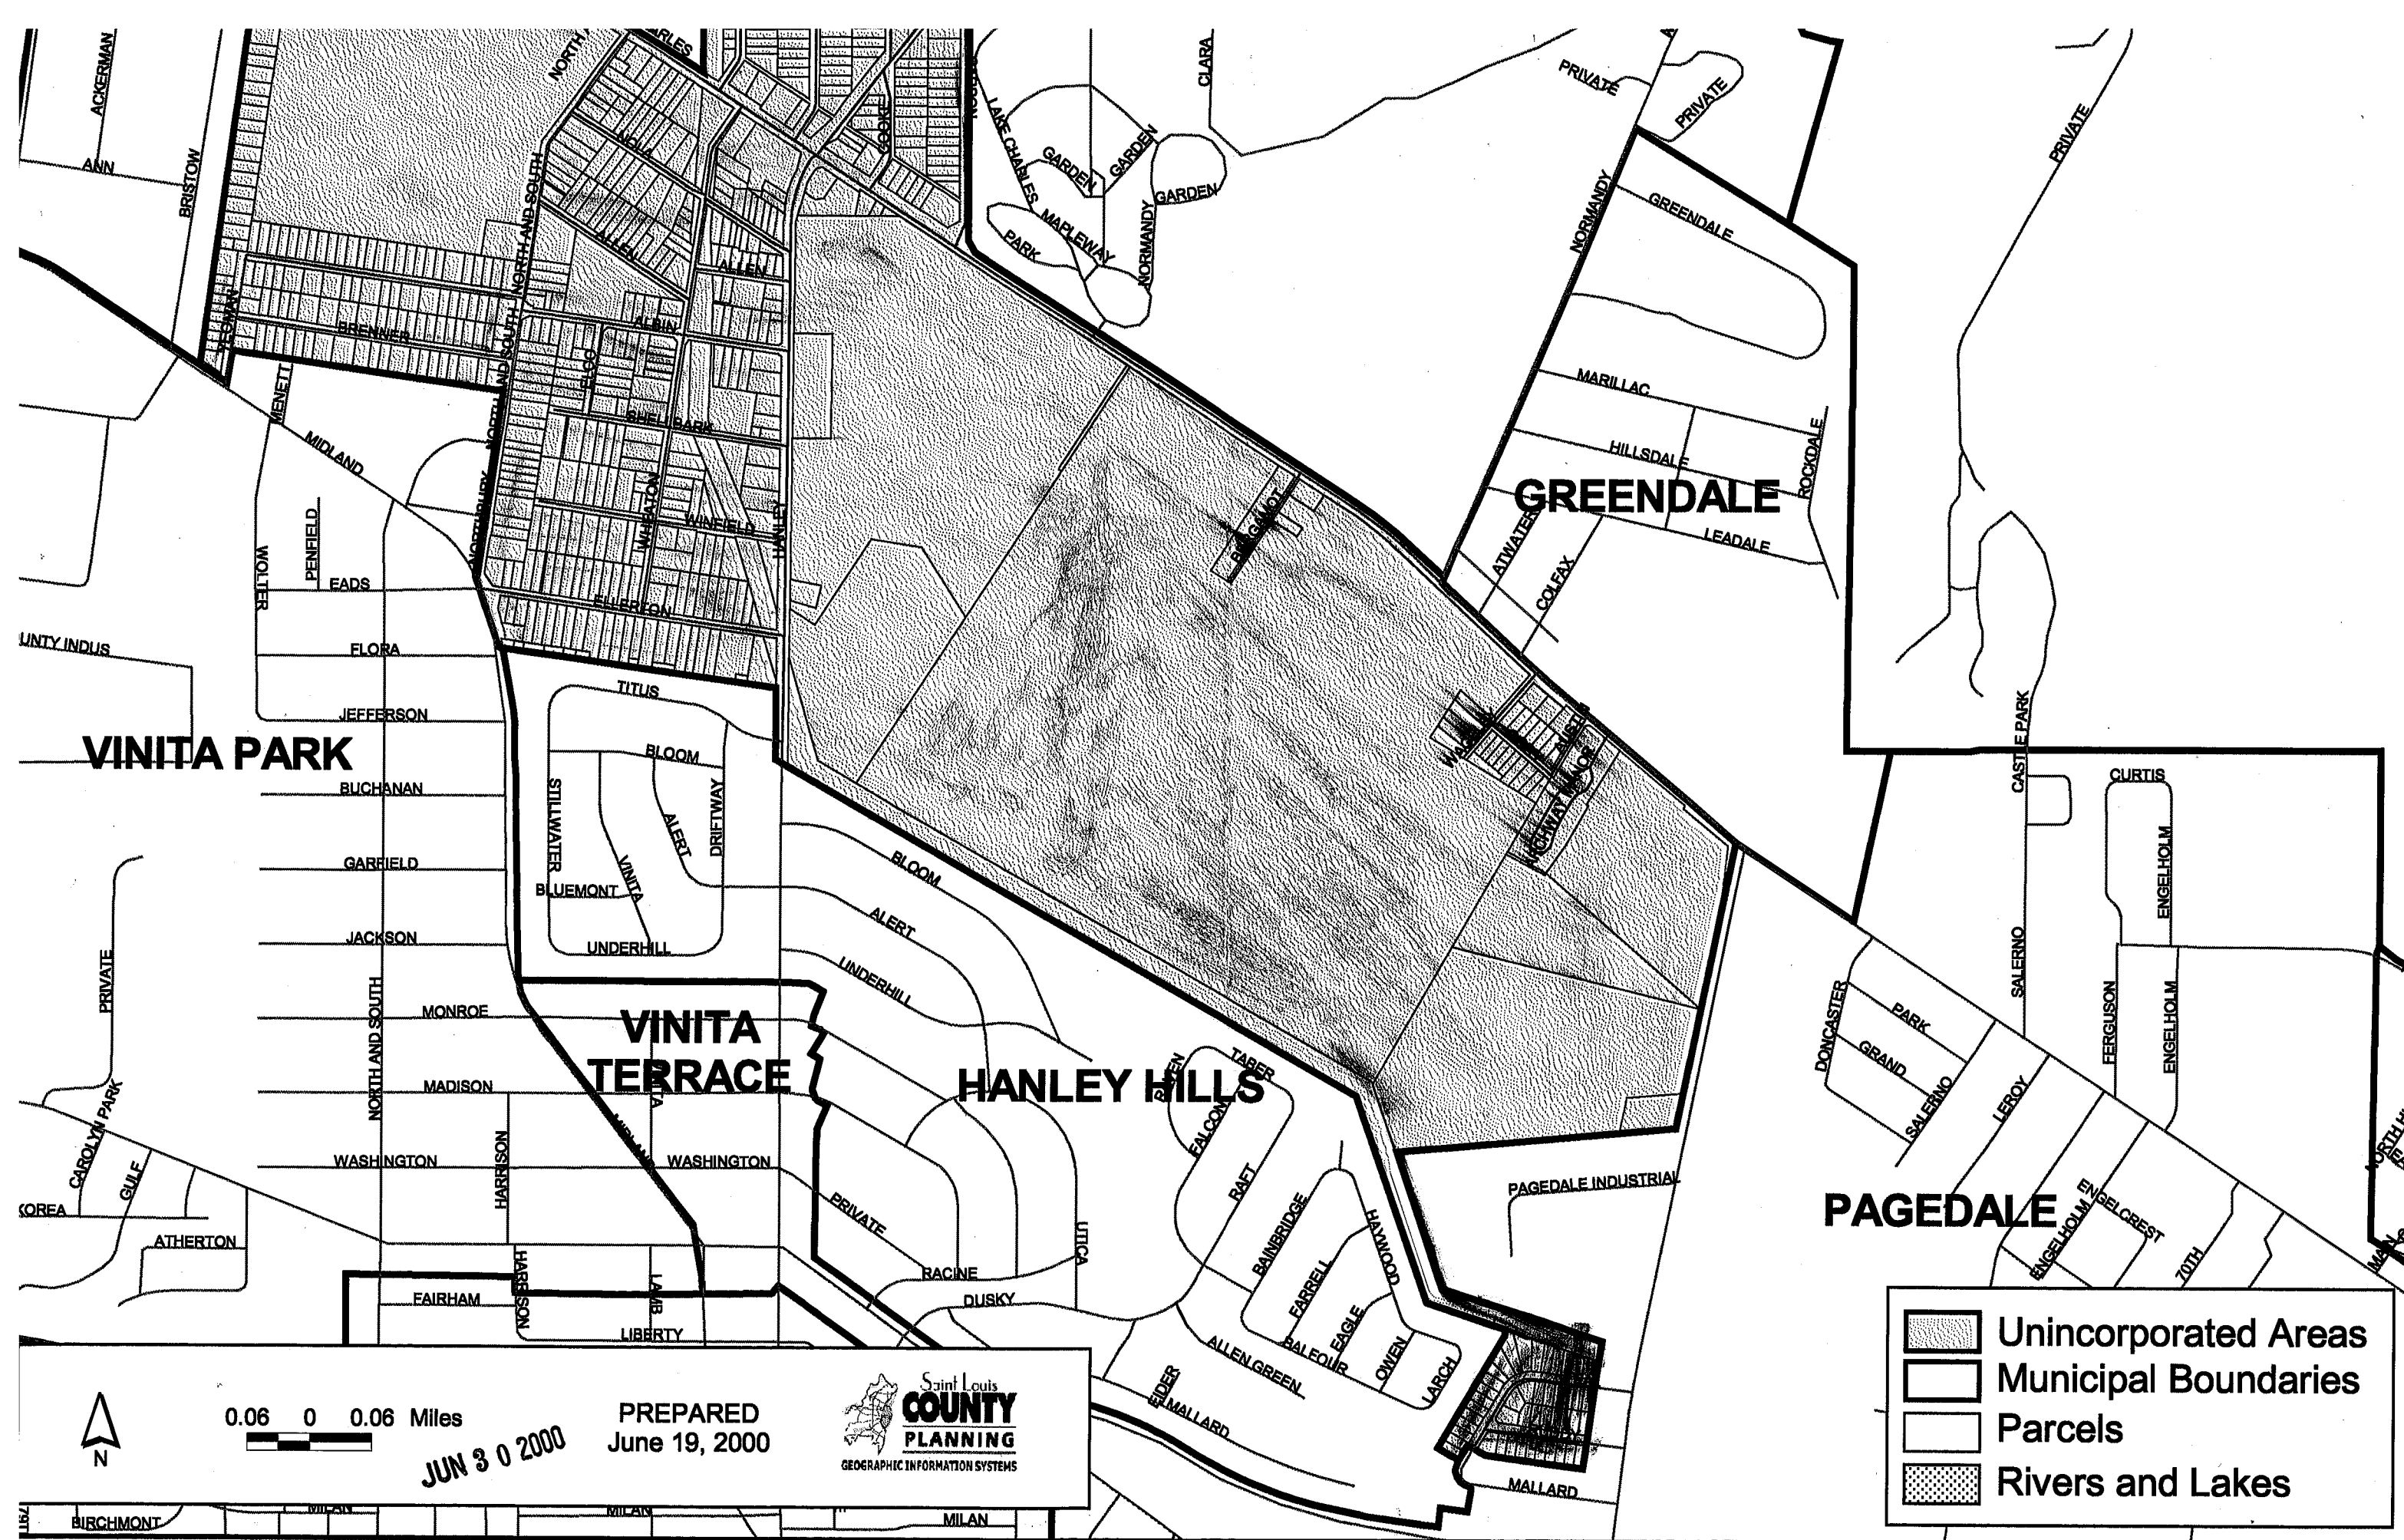

CITY OF BEL-RIDGE

Proposed Boundary Change Map

VINITA PARK

VINITA TERRACE

HANLEY HILLS

GREENDALE

PAGEDALE

-  Unincorporated Areas
-  Municipal Boundaries
-  Parcels
-  Rivers and Lakes

0.06 0 0.06 Miles

PREPARED
June 19, 2000

JUN 30 2000

BIRCHMONT MILAN