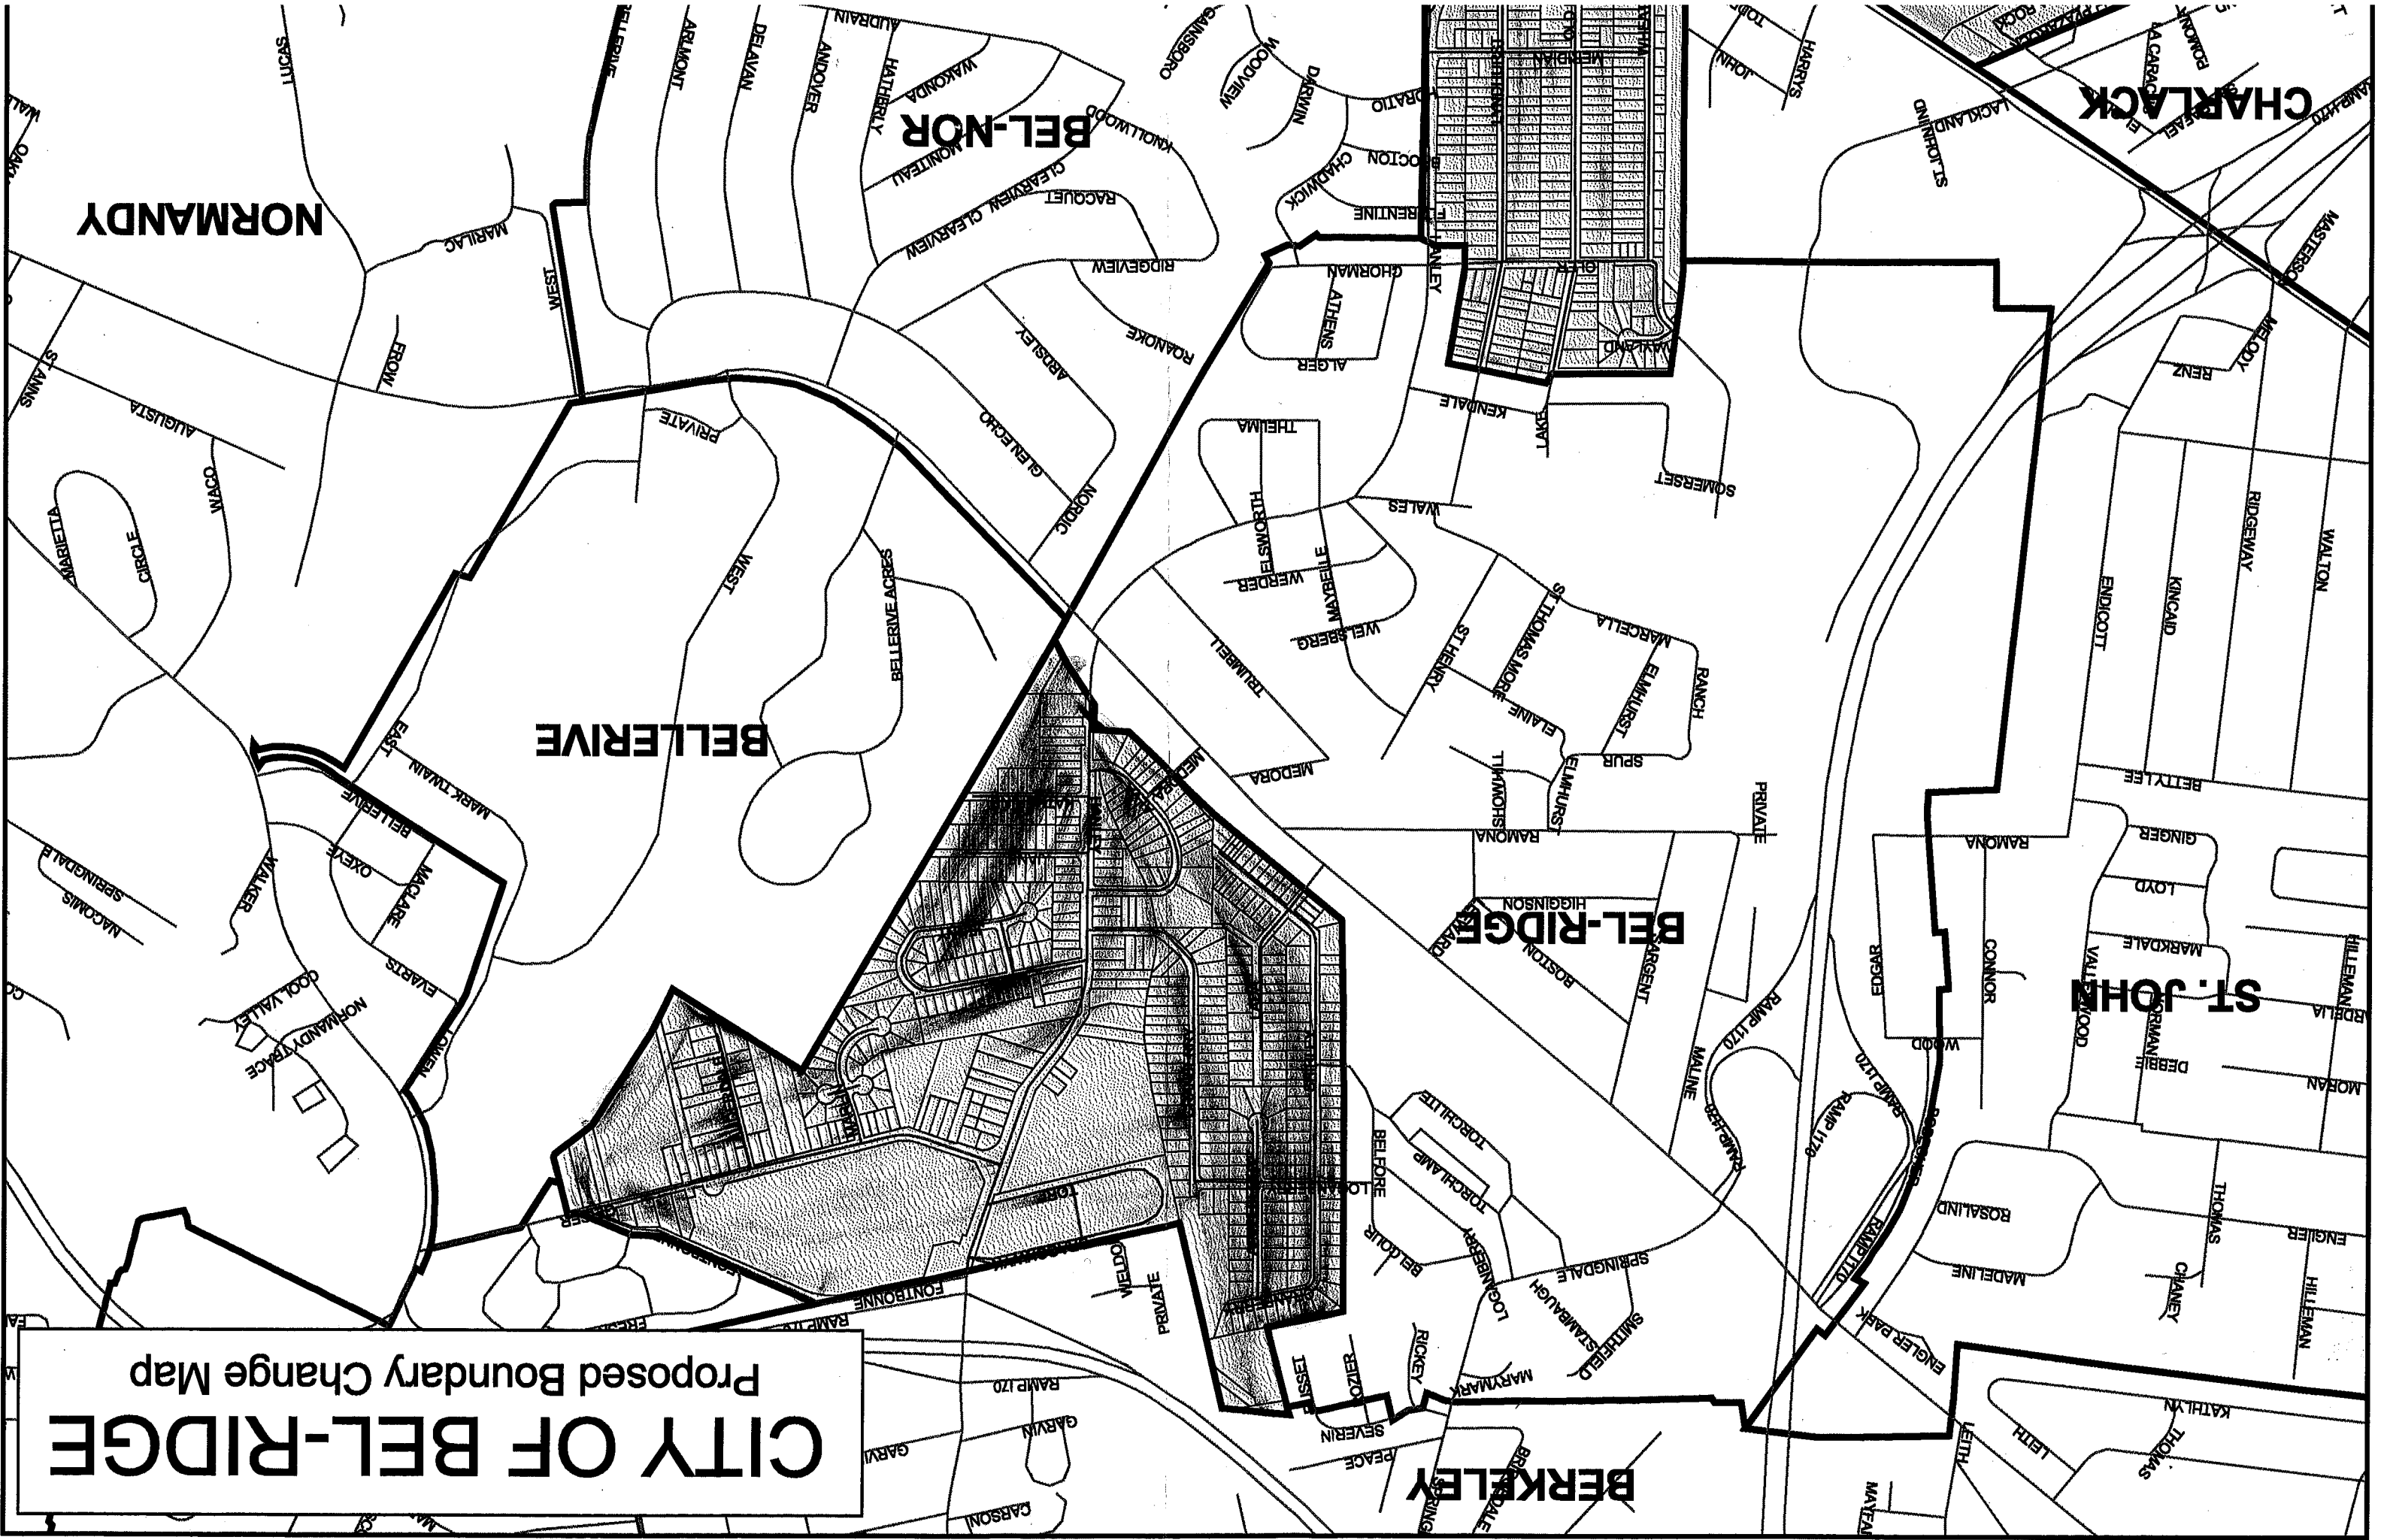

CITY OF BEL-RIDGE

Proposed Boundary Change Map

VINITA PARK

VINITA TERRACE

HANLEY HILLS

GREENDALE

PAGEDALE

-  Unincorporated Areas
-  Municipal Boundaries
-  Parcels
-  Rivers and Lakes

0.06 0 0.06 Miles

PREPARED
June 19, 2000

JUN 30 2000

BIRCHMONT MILAN