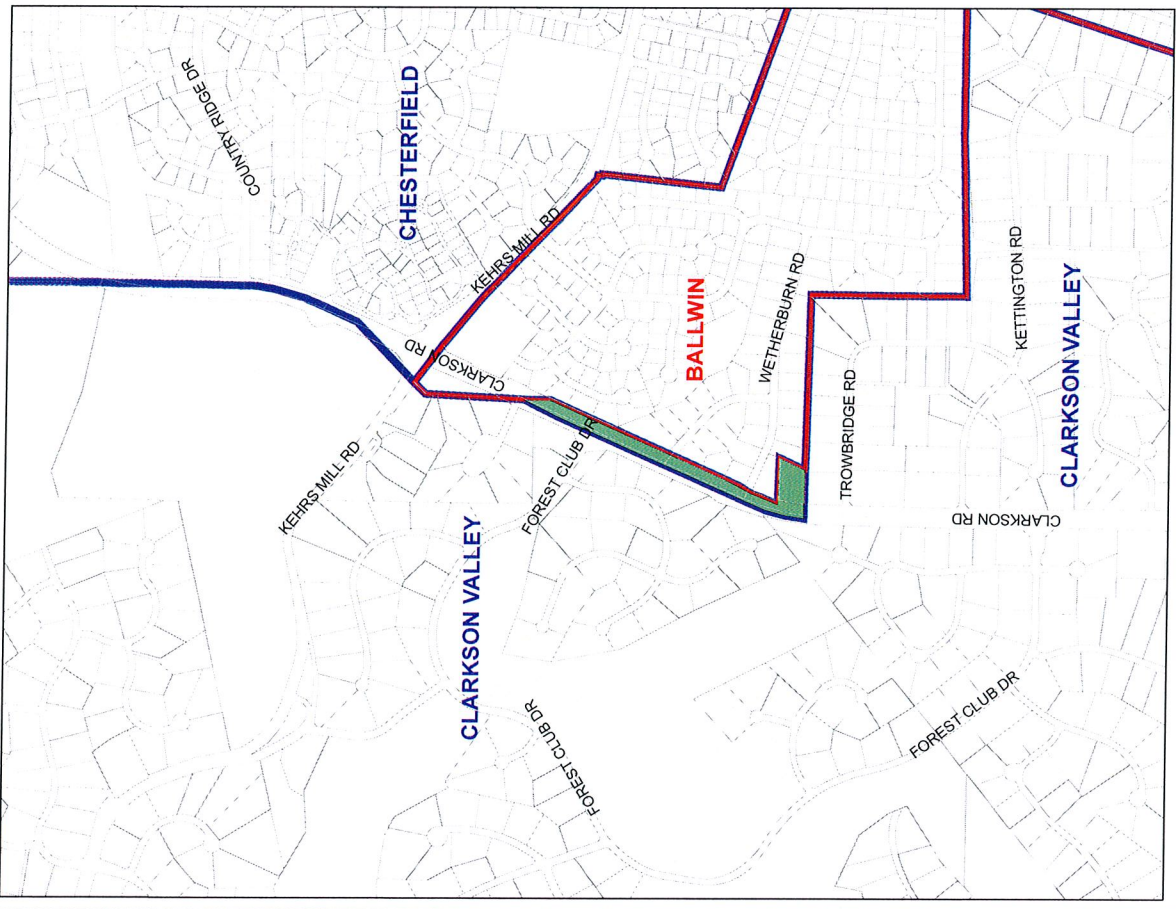

CITY OF BALLWIN 2012 OFFICIAL ANNEXATION MAP PLAN

- Proposed Annexation
- Ballwin Boundary
- Other Municipal Boundaries

Map prepared by the City of Ballwin, Missouri, in accordance with the provisions of the Missouri State Constitution and the provisions of the Missouri State Statutes. The City of Ballwin, Missouri, is not responsible for any errors or omissions on this map. The City of Ballwin, Missouri, is not responsible for any damages or liabilities arising from the use of this map. The City of Ballwin, Missouri, is not responsible for any damages or liabilities arising from the use of this map.

**PROPOSED 2012
ANNEXATION MAP PLAN**

Legend

- Proposed Annexation Area
- Ballwin Boundary
- Other Municipal Boundaries
- Parcel Boundaries

June 29, 2008

PROPOSED 2012 ANNEXATION MAP PLAN

- Legend**
- Proposed Annexation
 - Parcel Boundaries
 - Ballwin Boundary
 - Other Municipal Boundaries