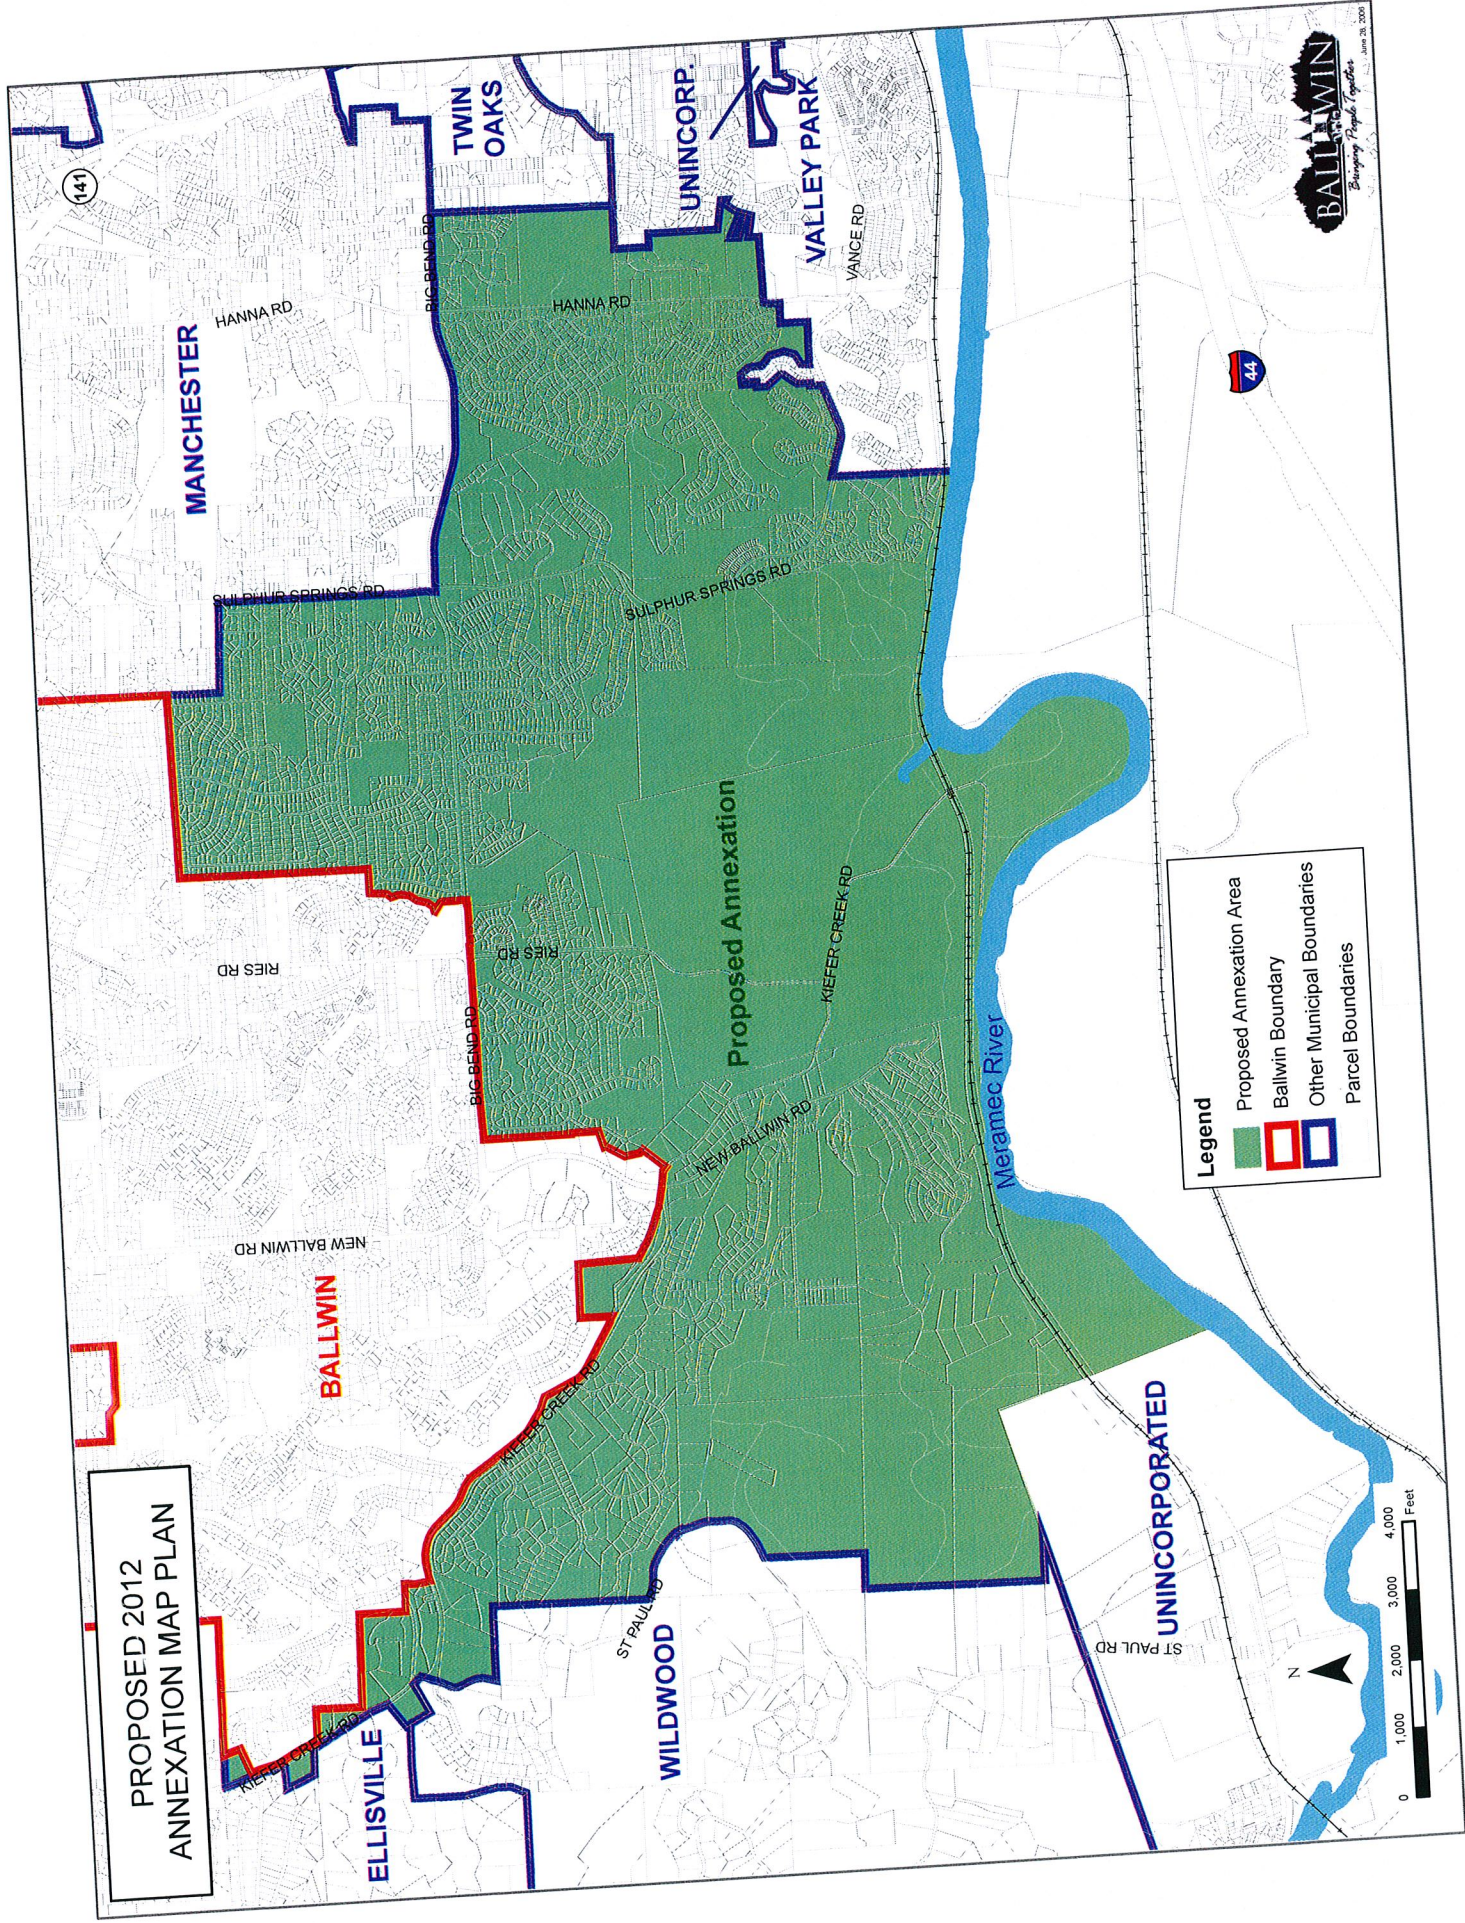

CITY OF BALLWIN 2012 OFFICIAL ANNEXATION MAP PLAN

- Proposed Annexation
- Ballwin Boundary
- Other Municipal Boundaries

Map prepared by the City of Ballwin, Missouri, in accordance with the provisions of the Missouri State Constitution and the provisions of the Missouri State Statutes. The City of Ballwin, Missouri, is not responsible for any errors or omissions on this map. The City of Ballwin, Missouri, is not responsible for any damages or liabilities arising from the use of this map. The City of Ballwin, Missouri, is not responsible for any damages or liabilities arising from the use of this map.

**PROPOSED 2012
ANNEXATION MAP PLAN**

Legend

- Proposed Annexation Area
- Ballwin Boundary
- Other Municipal Boundaries
- Parcel Boundaries

June 29, 2008

PROPOSED 2012 ANNEXATION MAP PLAN

- Legend**
- Proposed Annexation
 - Parcel Boundaries
 - Ballwin Boundary
 - Other Municipal Boundaries

ELLISVILLE