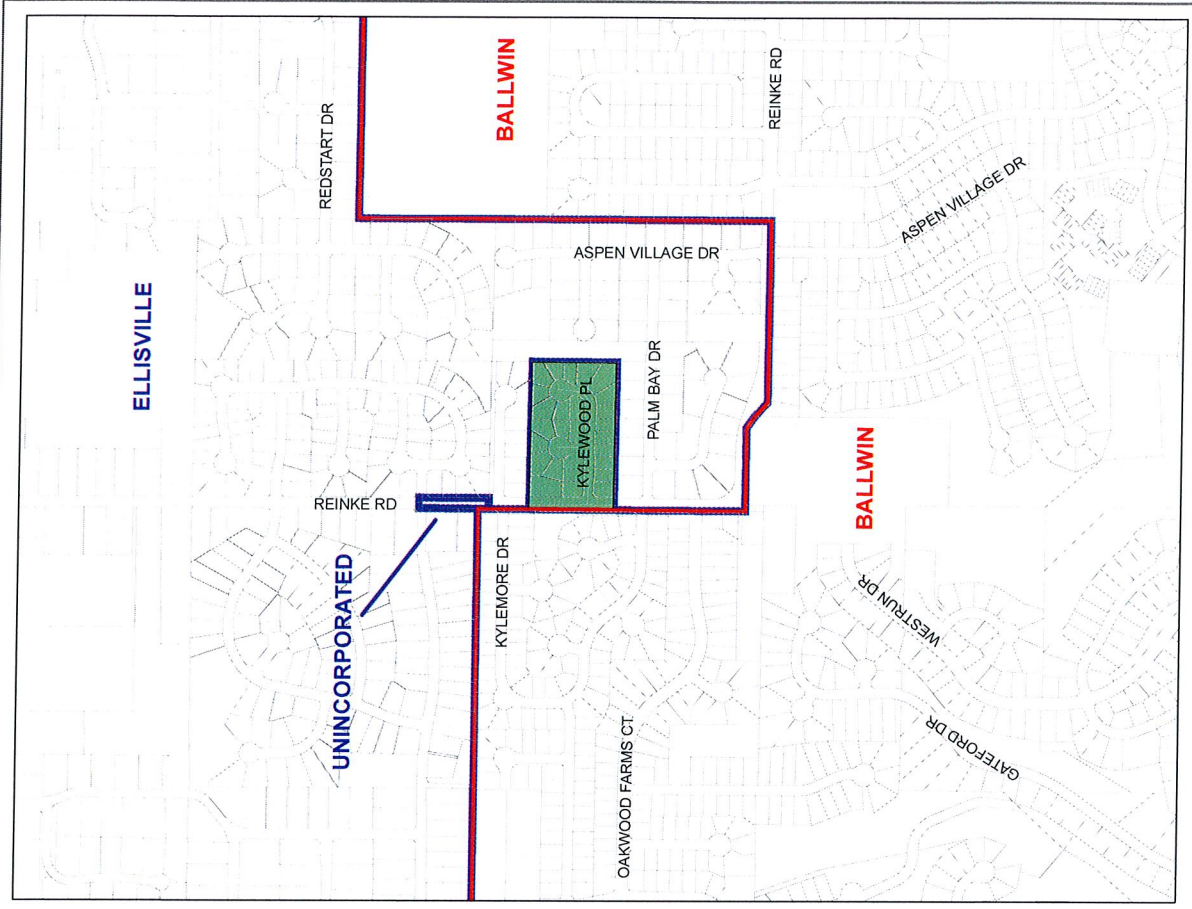

CITY OF BALLWIN 2012 OFFICIAL ANNEXATION MAP PLAN

- Proposed Annexation
- Ballwin Boundary
- Other Municipal Boundaries

Map prepared by the City of Ballwin, Missouri, in accordance with the provisions of the Missouri State Constitution and the provisions of the Missouri State Statutes. The City of Ballwin, Missouri, is not responsible for any errors or omissions on this map. The City of Ballwin, Missouri, is not responsible for any damages or liabilities arising from the use of this map. The City of Ballwin, Missouri, is not responsible for any damages or liabilities arising from the use of this map.

**PROPOSED 2012
ANNEXATION MAP PLAN**

Legend

- Proposed Annexation Area
- Ballwin Boundary
- Other Municipal Boundaries
- Parcel Boundaries

June 29, 2008

PROPOSED 2012 ANNEXATION MAP PLAN

- Legend**
- Proposed Annexation
 - Parcel Boundaries
 - Ballwin Boundary
 - Other Municipal Boundaries