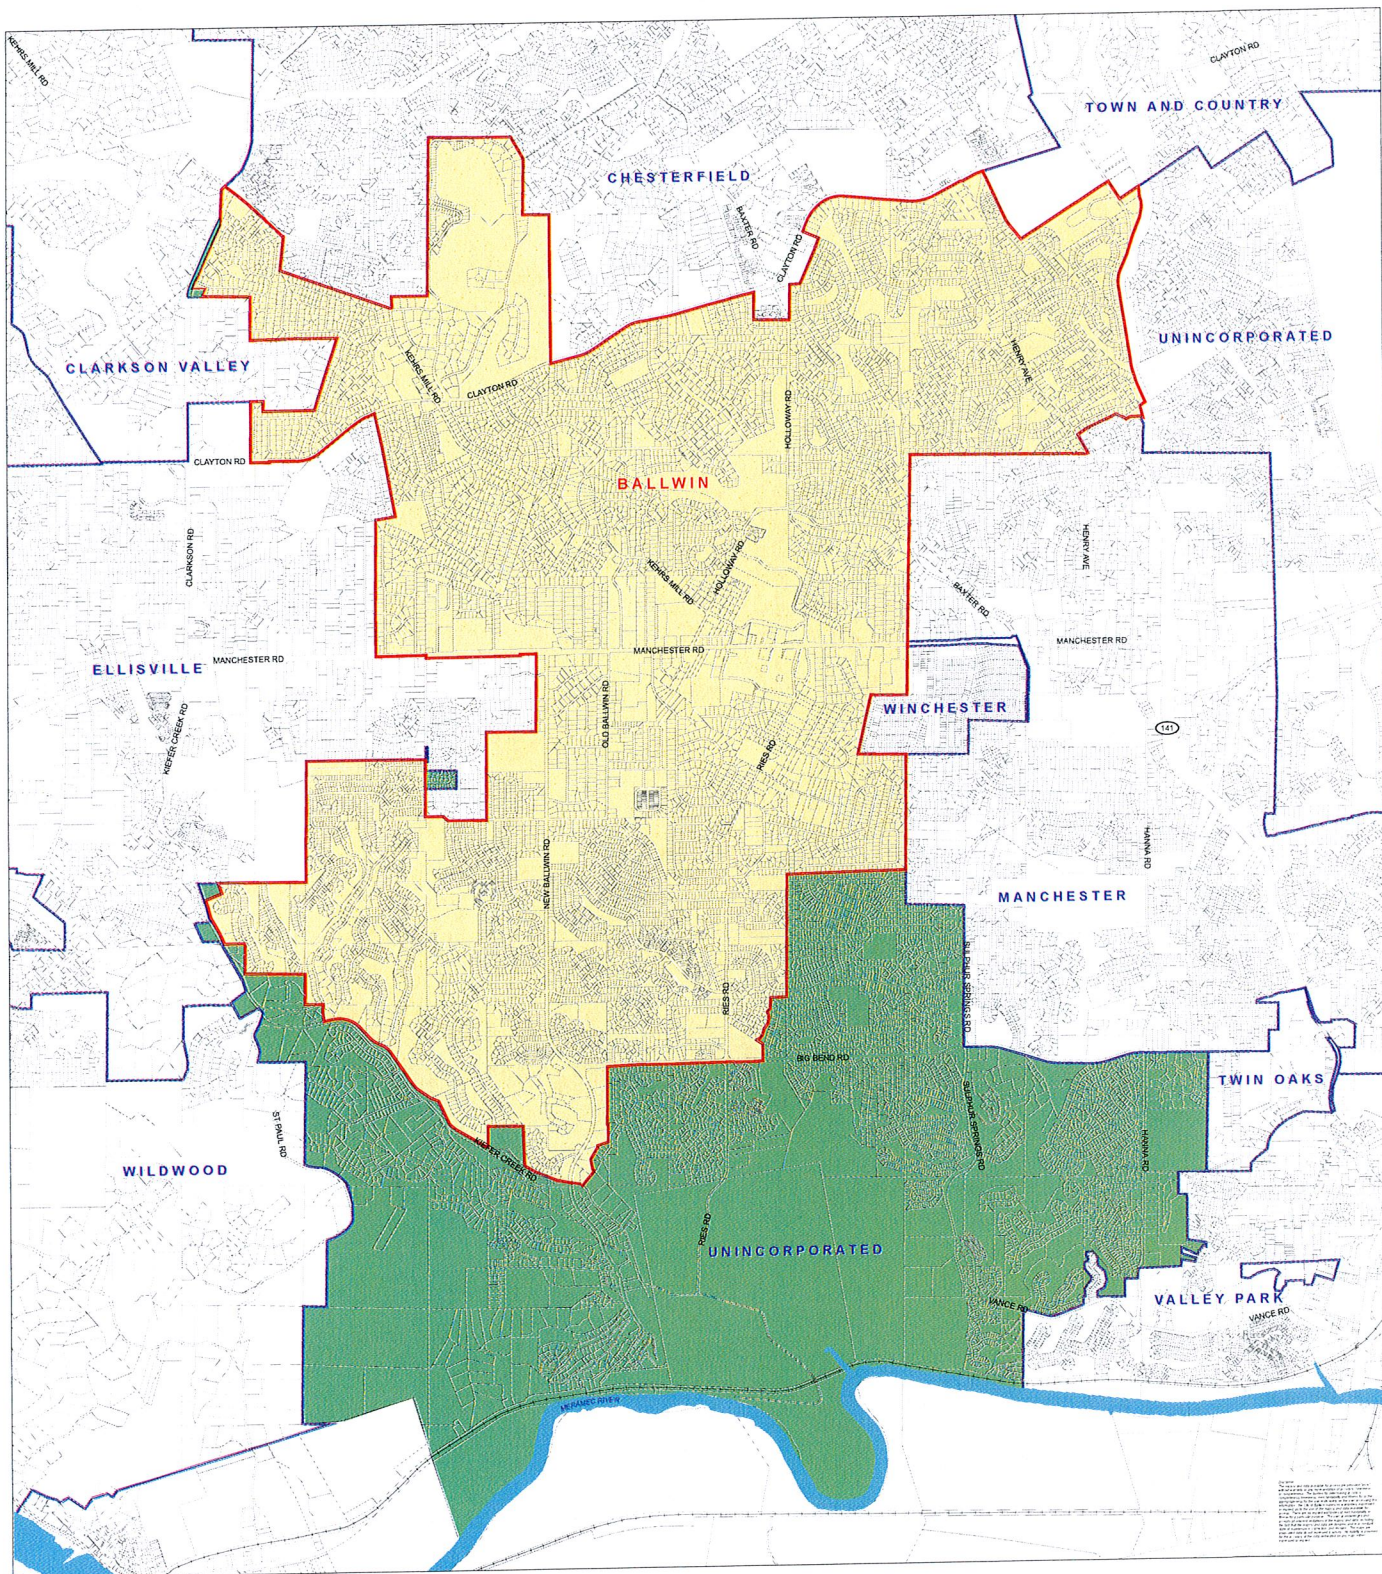

CITY OF BALLWIN 2012 OFFICIAL ANNEXATION MAP PLAN

- Proposed Annexation
- Ballwin Boundary
- Other Municipal Boundaries