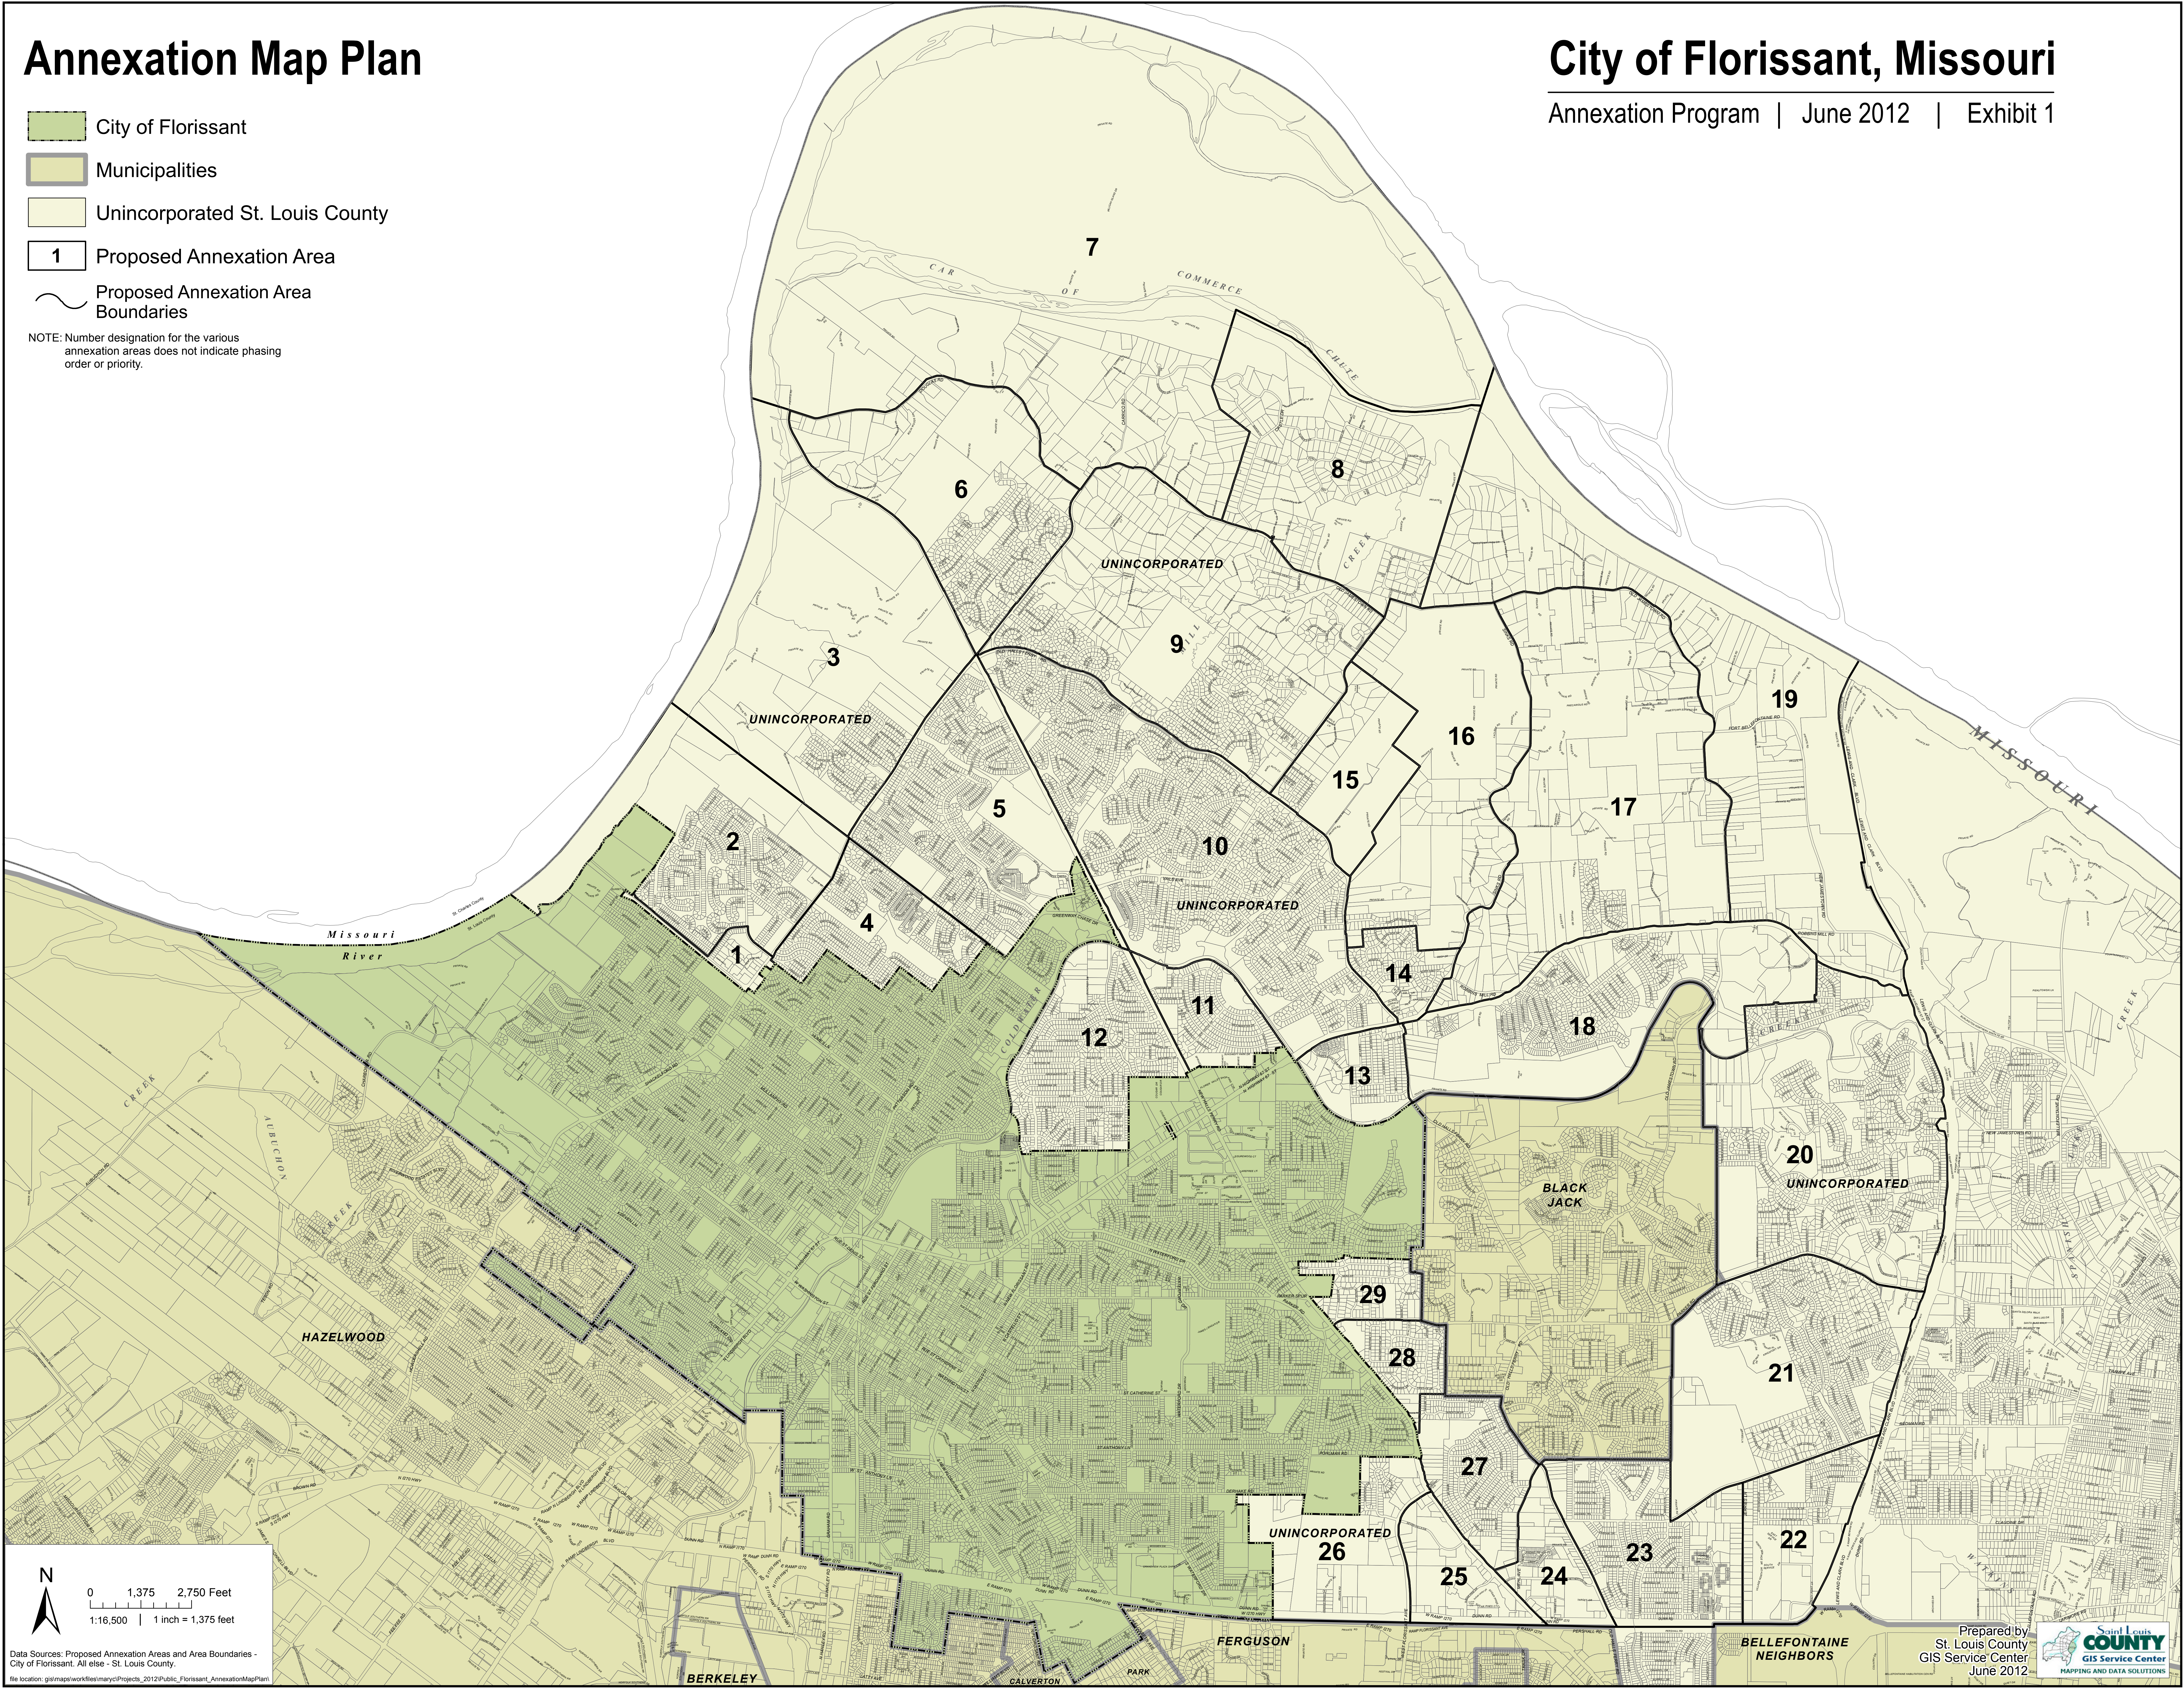

Annexation Map Plan

City of Florissant, Missouri

Annexation Program | June 2012 | Exhibit 1

- City of Florissant
- Municipalities
- Unincorporated St. Louis County
- Proposed Annexation Area
- Proposed Annexation Area Boundaries

NOTE: Number designation for the various annexation areas does not indicate phasing order or priority.