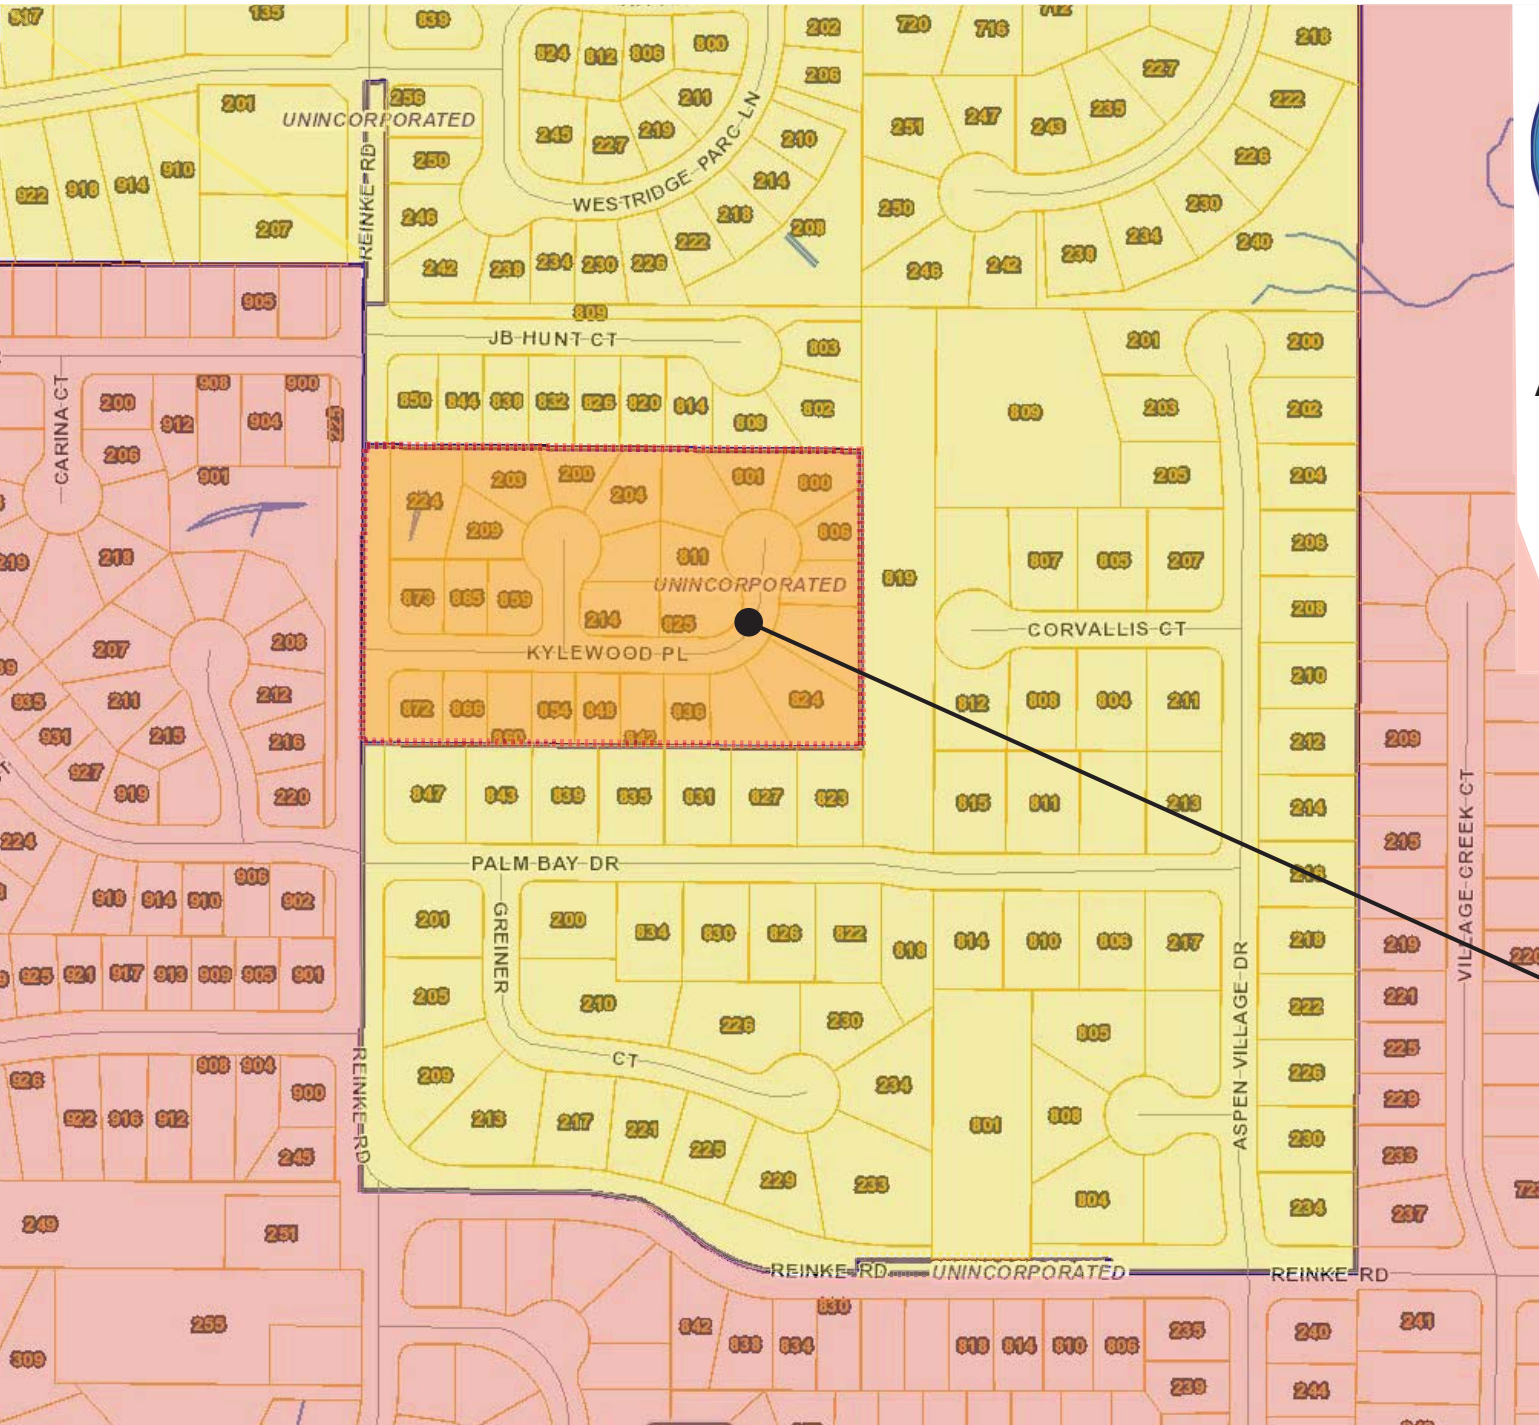

ELLISVILLE
ST. LOUIS COUNTY

2018 - 2023 AREA CONSIDERED FOR ANNEXATION

— WATERFORD SUBDIVISION —

LEGEND

-  BALLWIN
-  ELLISVILLE
-  CONSIDERED ANNEXATION AREA

ELLISVILLE
ST. LOUIS COUNTY

2018 - 2023 AREA CONSIDERED FOR ANNEXATION

KIEFER CREEK

LEGEND

-  BALLWIN
-  ELLISVILLE
-  WILDWOOD
-  UNINCORPORATED STL
-  CONSIDERED ANNEXATION AREA