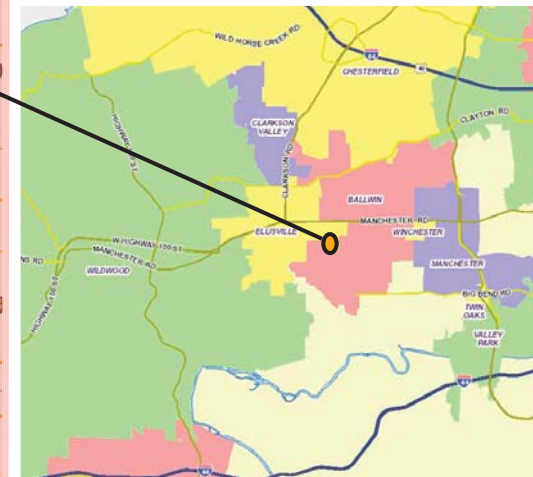

ELLISVILLE
ST. LOUIS COUNTY

2018 - 2023 AREA CONSIDERED FOR ANNEXATION

— WATERFORD SUBDIVISION —

LEGEND

-  BALLWIN
-  ELLISVILLE
-  CONSIDERED ANNEXATION AREA

ELLISVILLE
ST. LOUIS COUNTY

2018 - 2023 AREA CONSIDERED FOR ANNEXATION

KIEFER CREEK

LEGEND

-  BALLWIN
-  ELLISVILLE
-  WILDWOOD
-  UNINCORPORATED STL
-  CONSIDERED ANNEXATION AREA