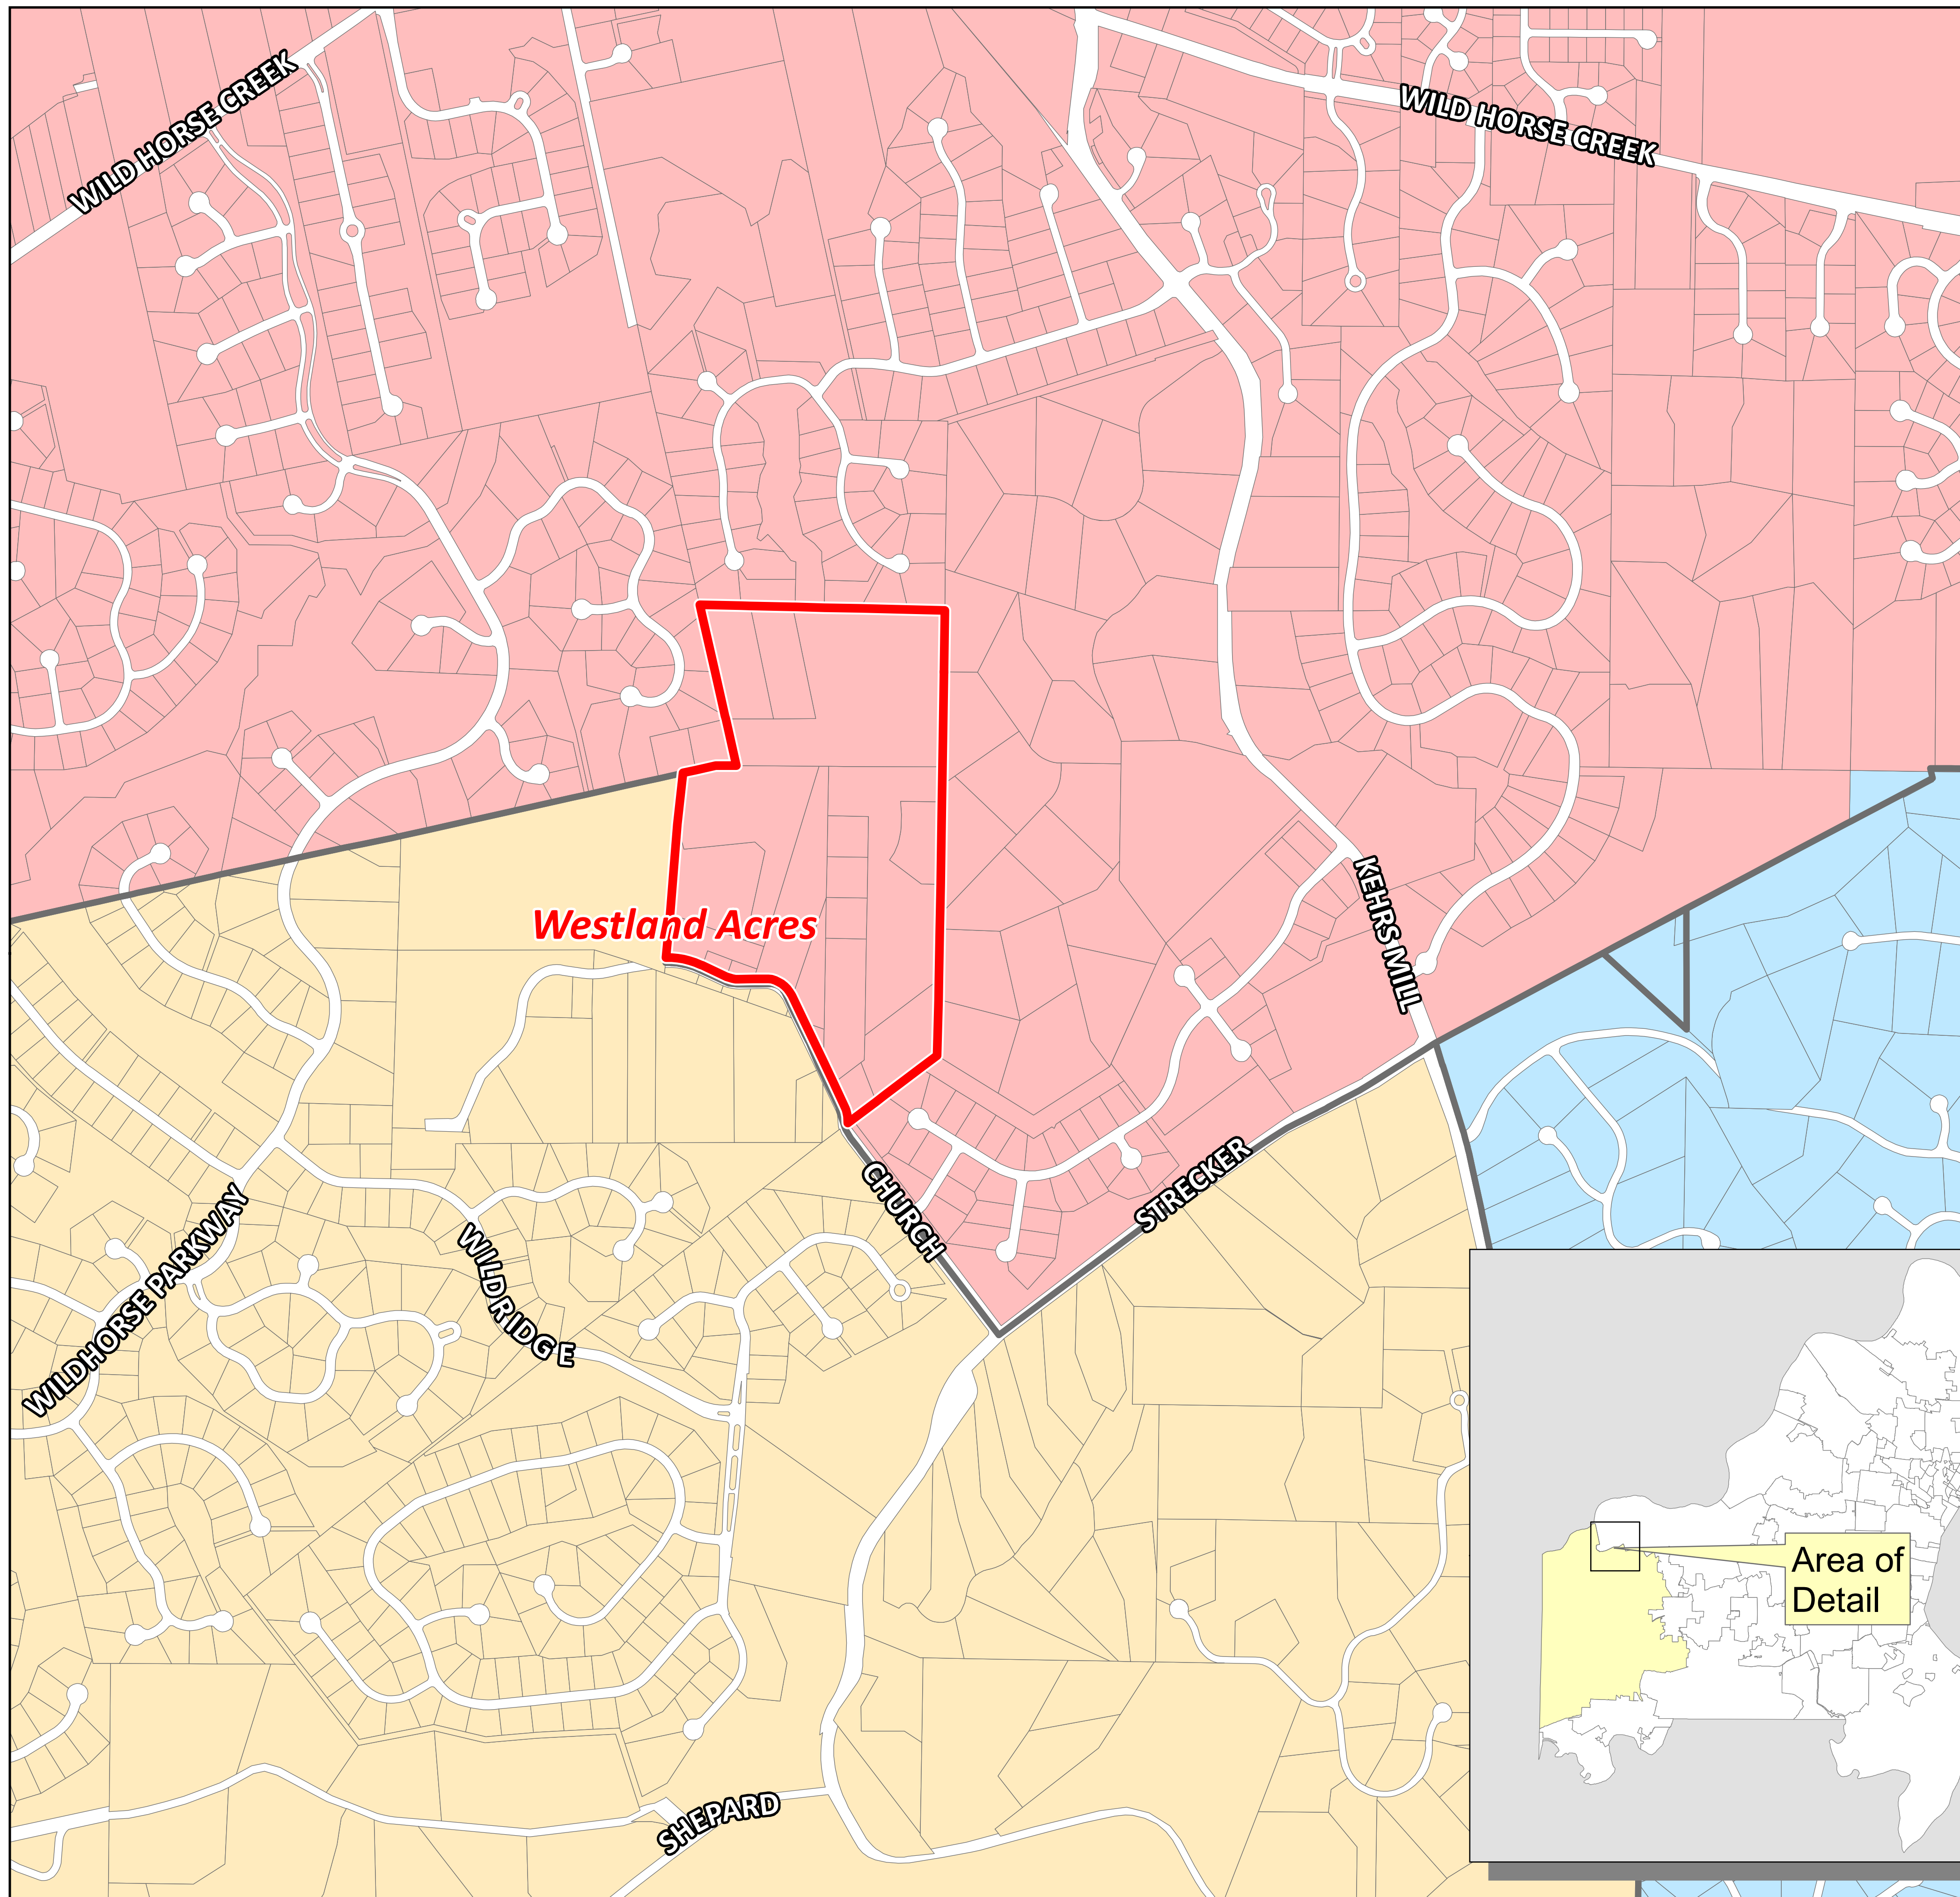

2018 Five (5) Year Map Plan Potential Annexation Area

WILDWOOD®

 Annexation Area

 City Boundaries

Municipality

 Chesterfield

 Clarkson Valley

 Wildwood