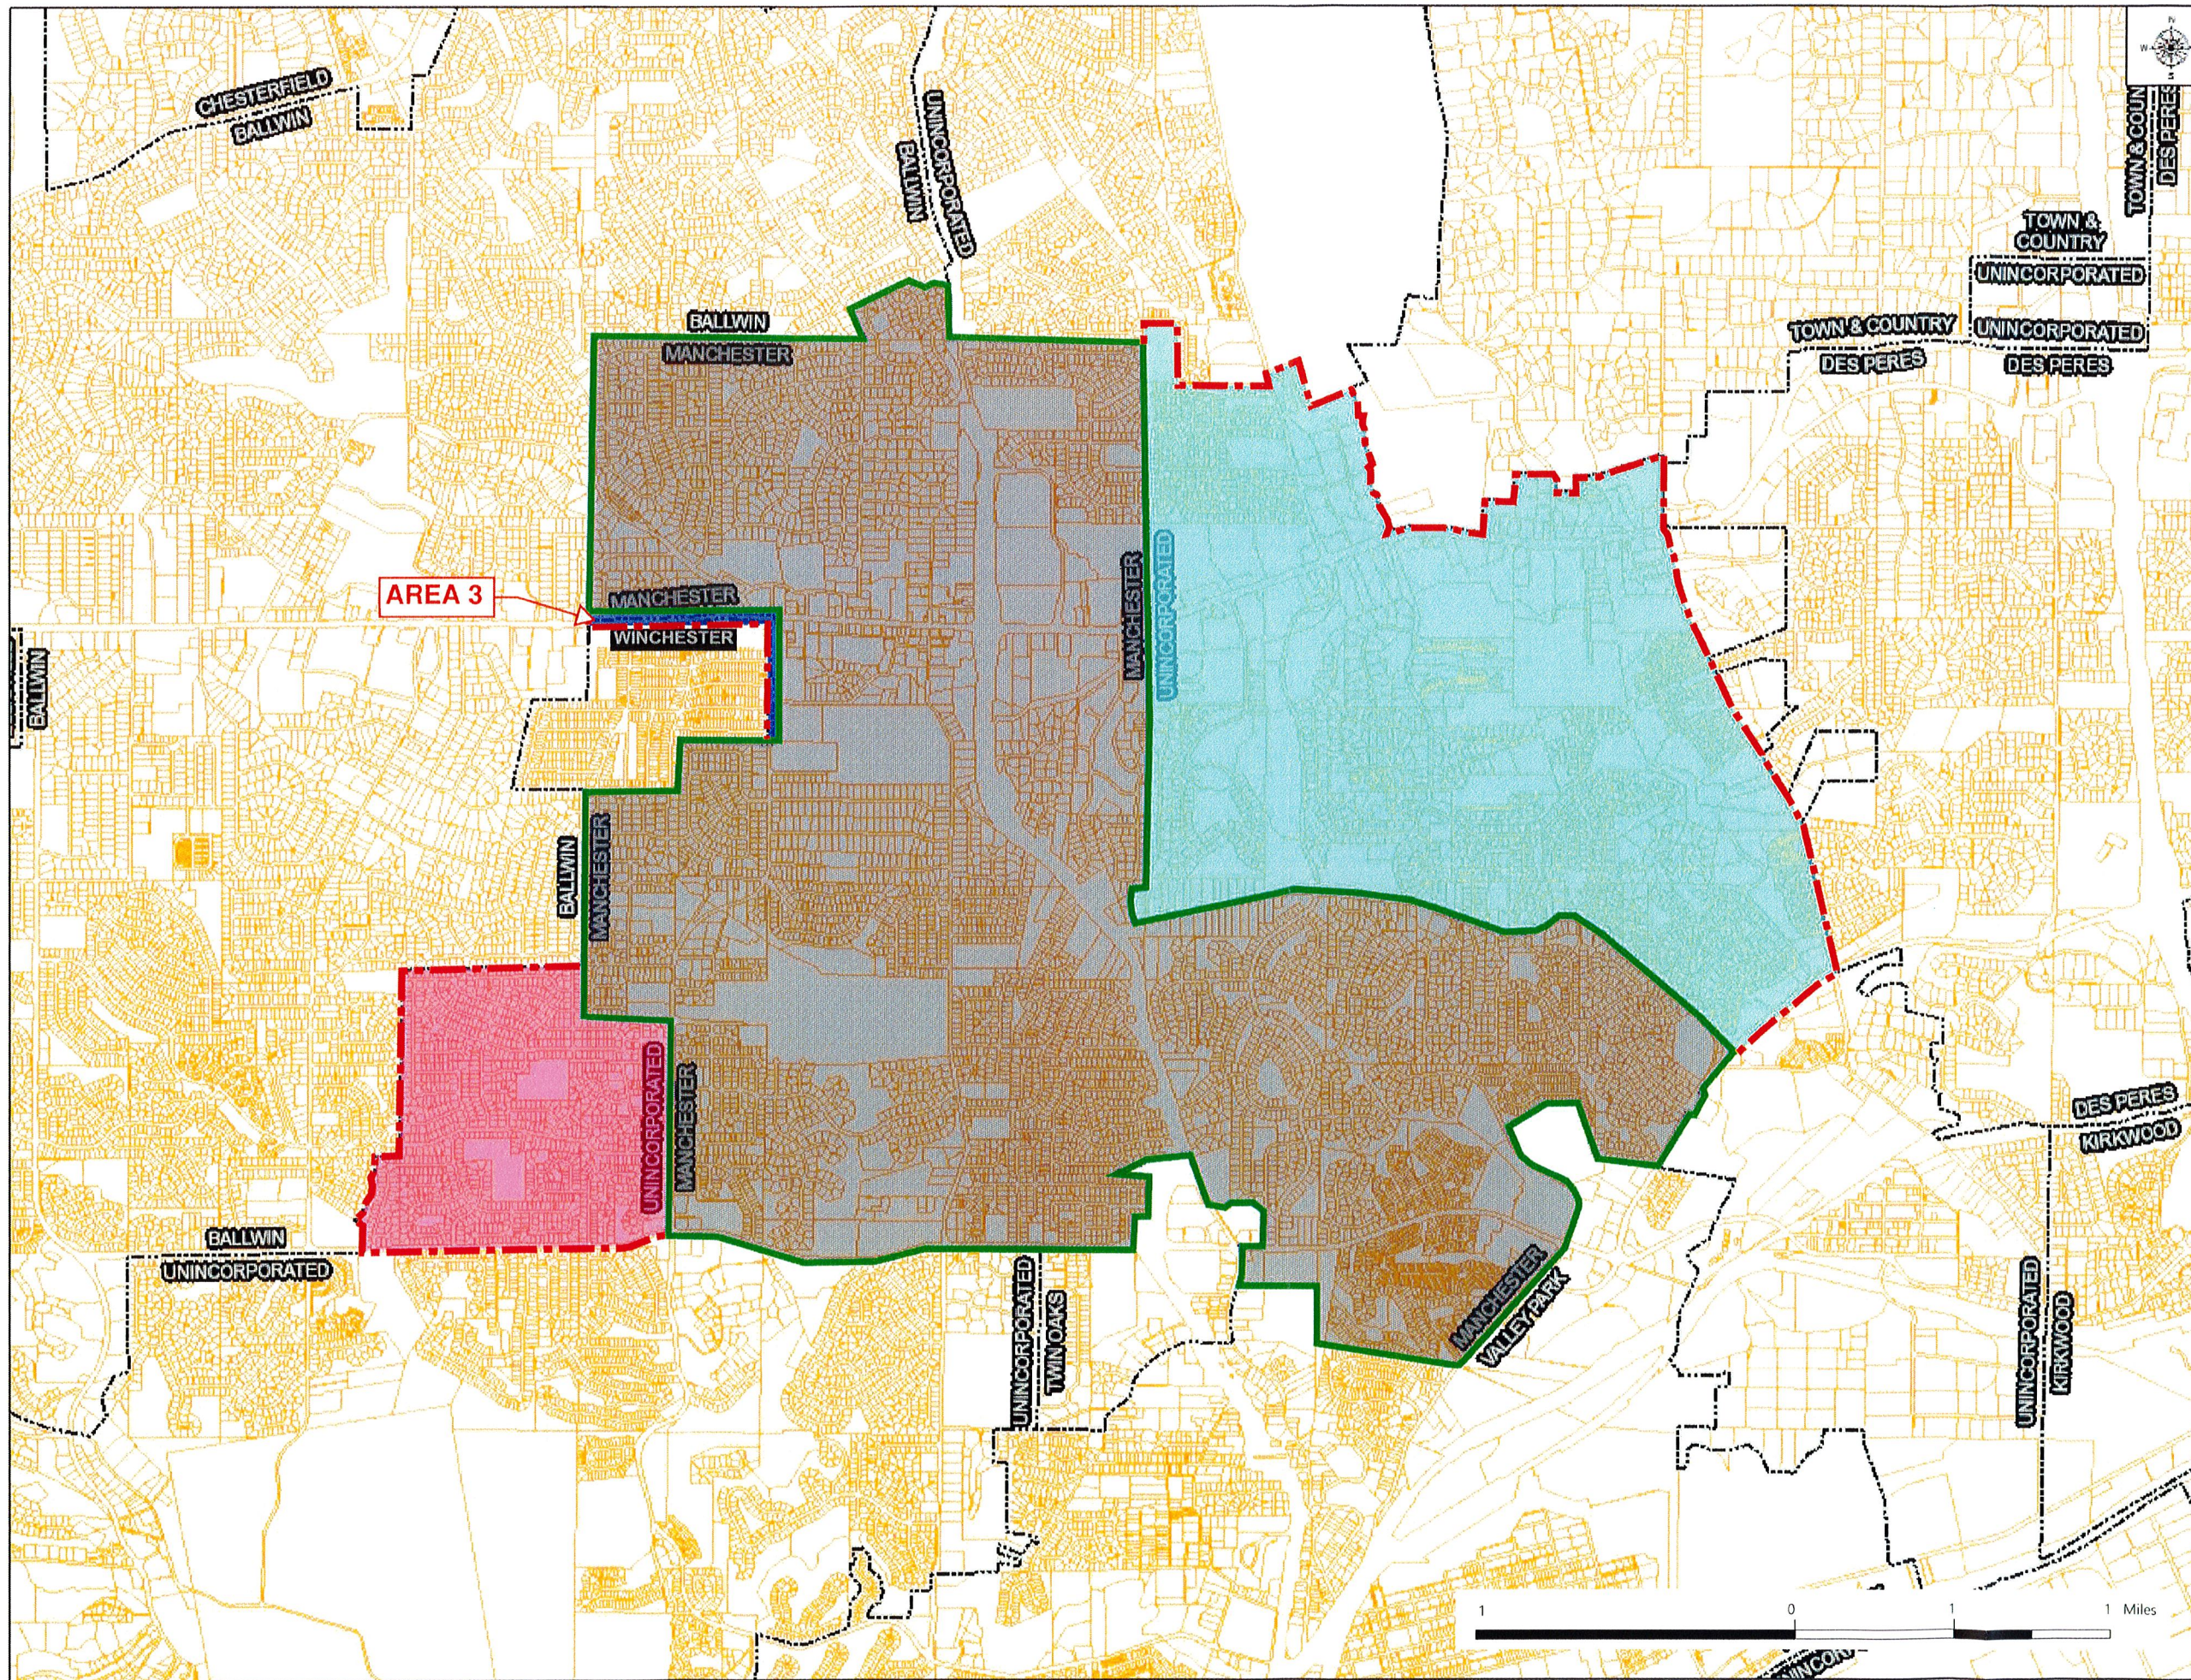

EXHIBIT A

City of Manchester,
Missouri

Map Plan Submission
2018

- Existing Manchester City Limits
- Proposed Annexation Area 1
- Proposed Annexation Area 2
- Proposed Annexation Area 3
- Parcel Boundaries

COVER

EXHIBIT A

**City of Manchester,
Missouri**
**Map Plan Submission
2018**

-  Existing Manchester City Limits
-  Proposed Annexation Area 1
-  Parcel Boundaries

Map 1

EXHIBIT A

City of Manchester, Missouri

Map Plan Submission 2018

-  Existing Manchester City Limits
-  Proposed Annexation Area 2
-  Parcel Boundaries

Map 2

EXHIBIT A

City of Manchester,
Missouri
Map Plan Submission
2018

-  Existing Manchester City Limits
-  Proposed Annexation Area 3
-  Parcel Boundaries

Map 3