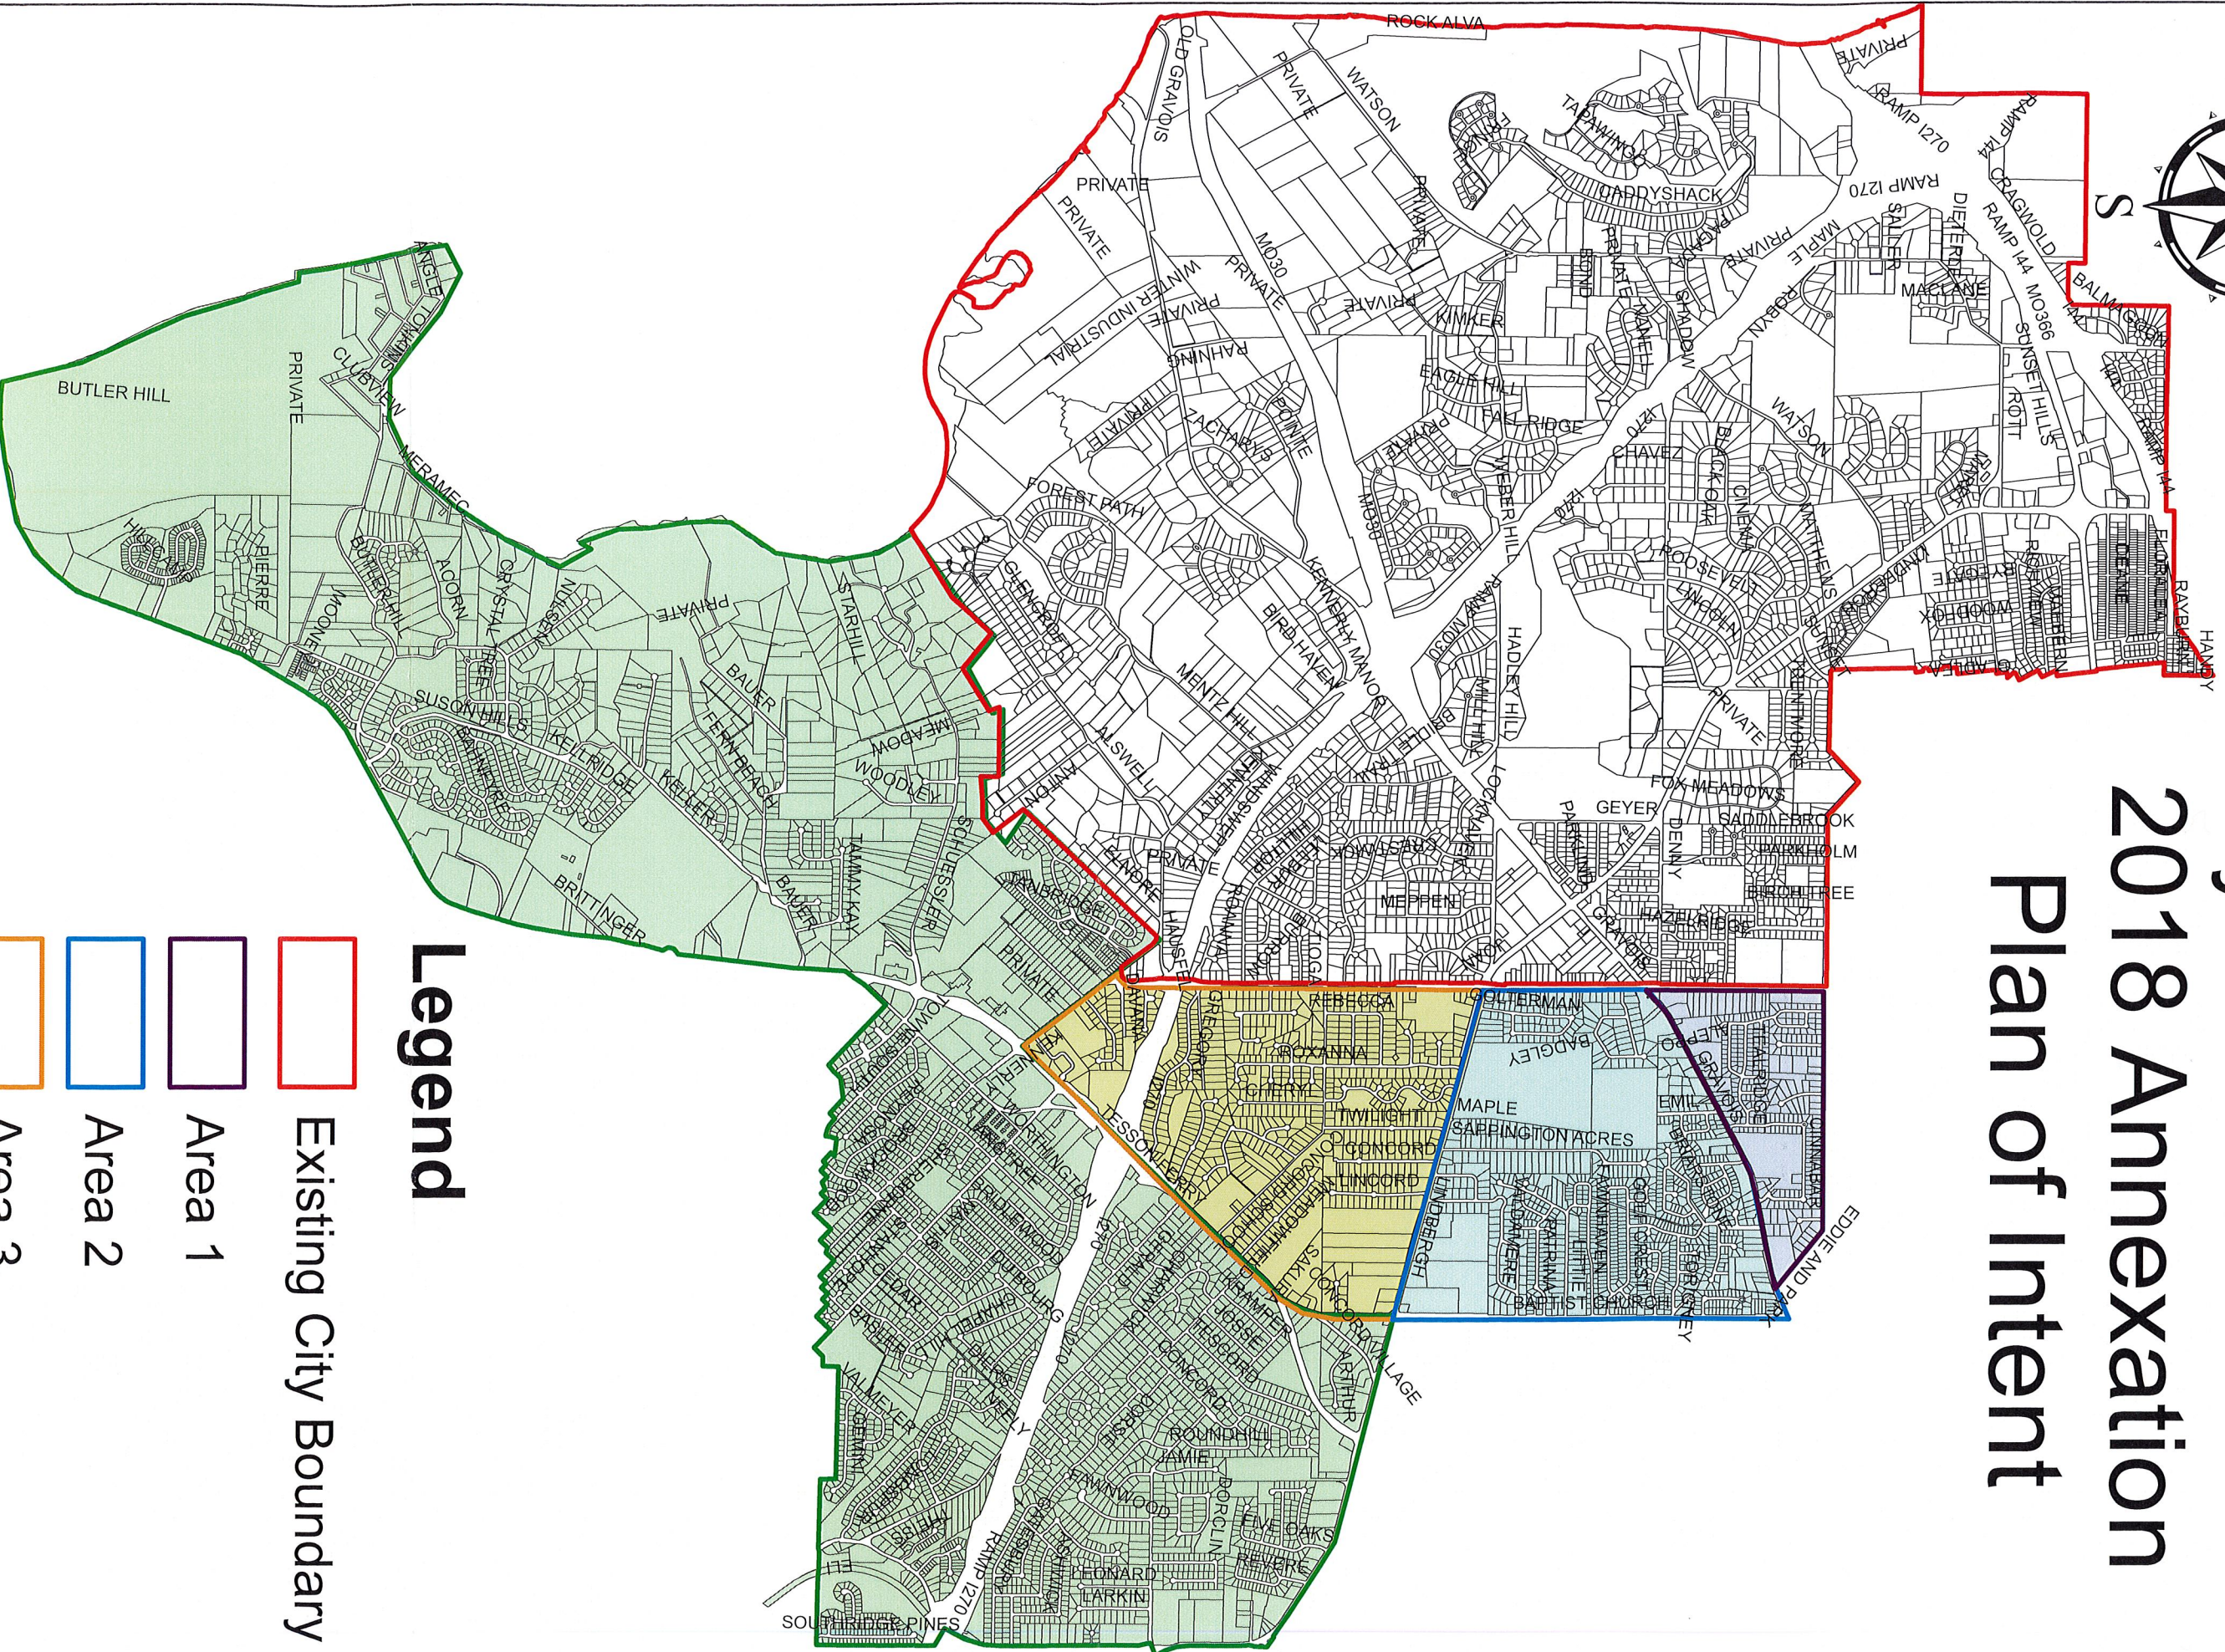

City of Sunset Hills 2018 Annexation Plan of Intent

Legend

-  Existing City Boundary
-  Area 1
-  Area 2
-  Area 3
-  Area 4