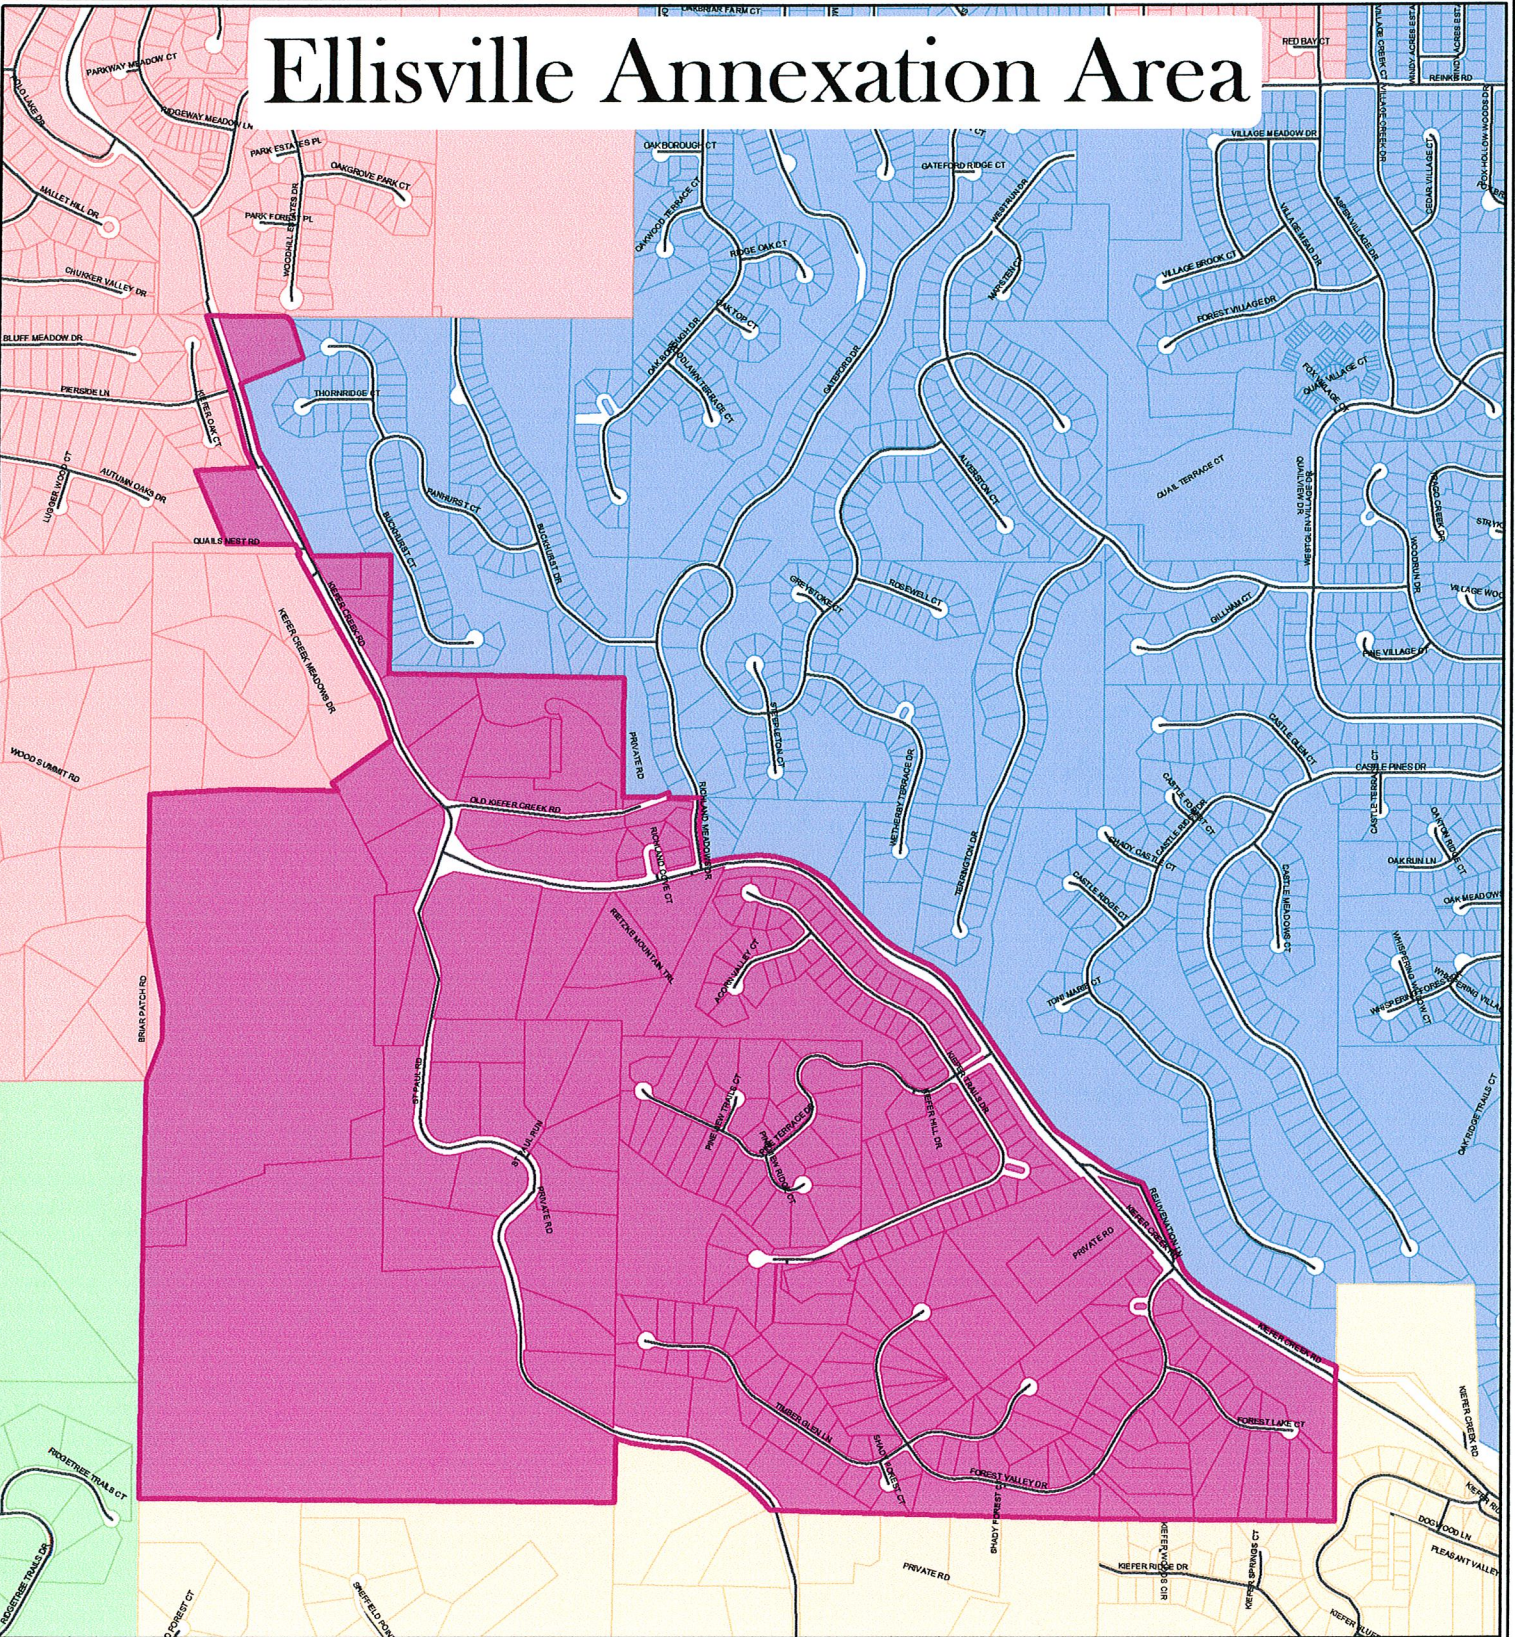

CITY OF ELLISVILLE

Saint Louis County,

Missouri

Legend

- Area to be annexed
- Unincorporated
- Ellisville
- Wildwood
- Ballwin

Ellisville Annexation Area