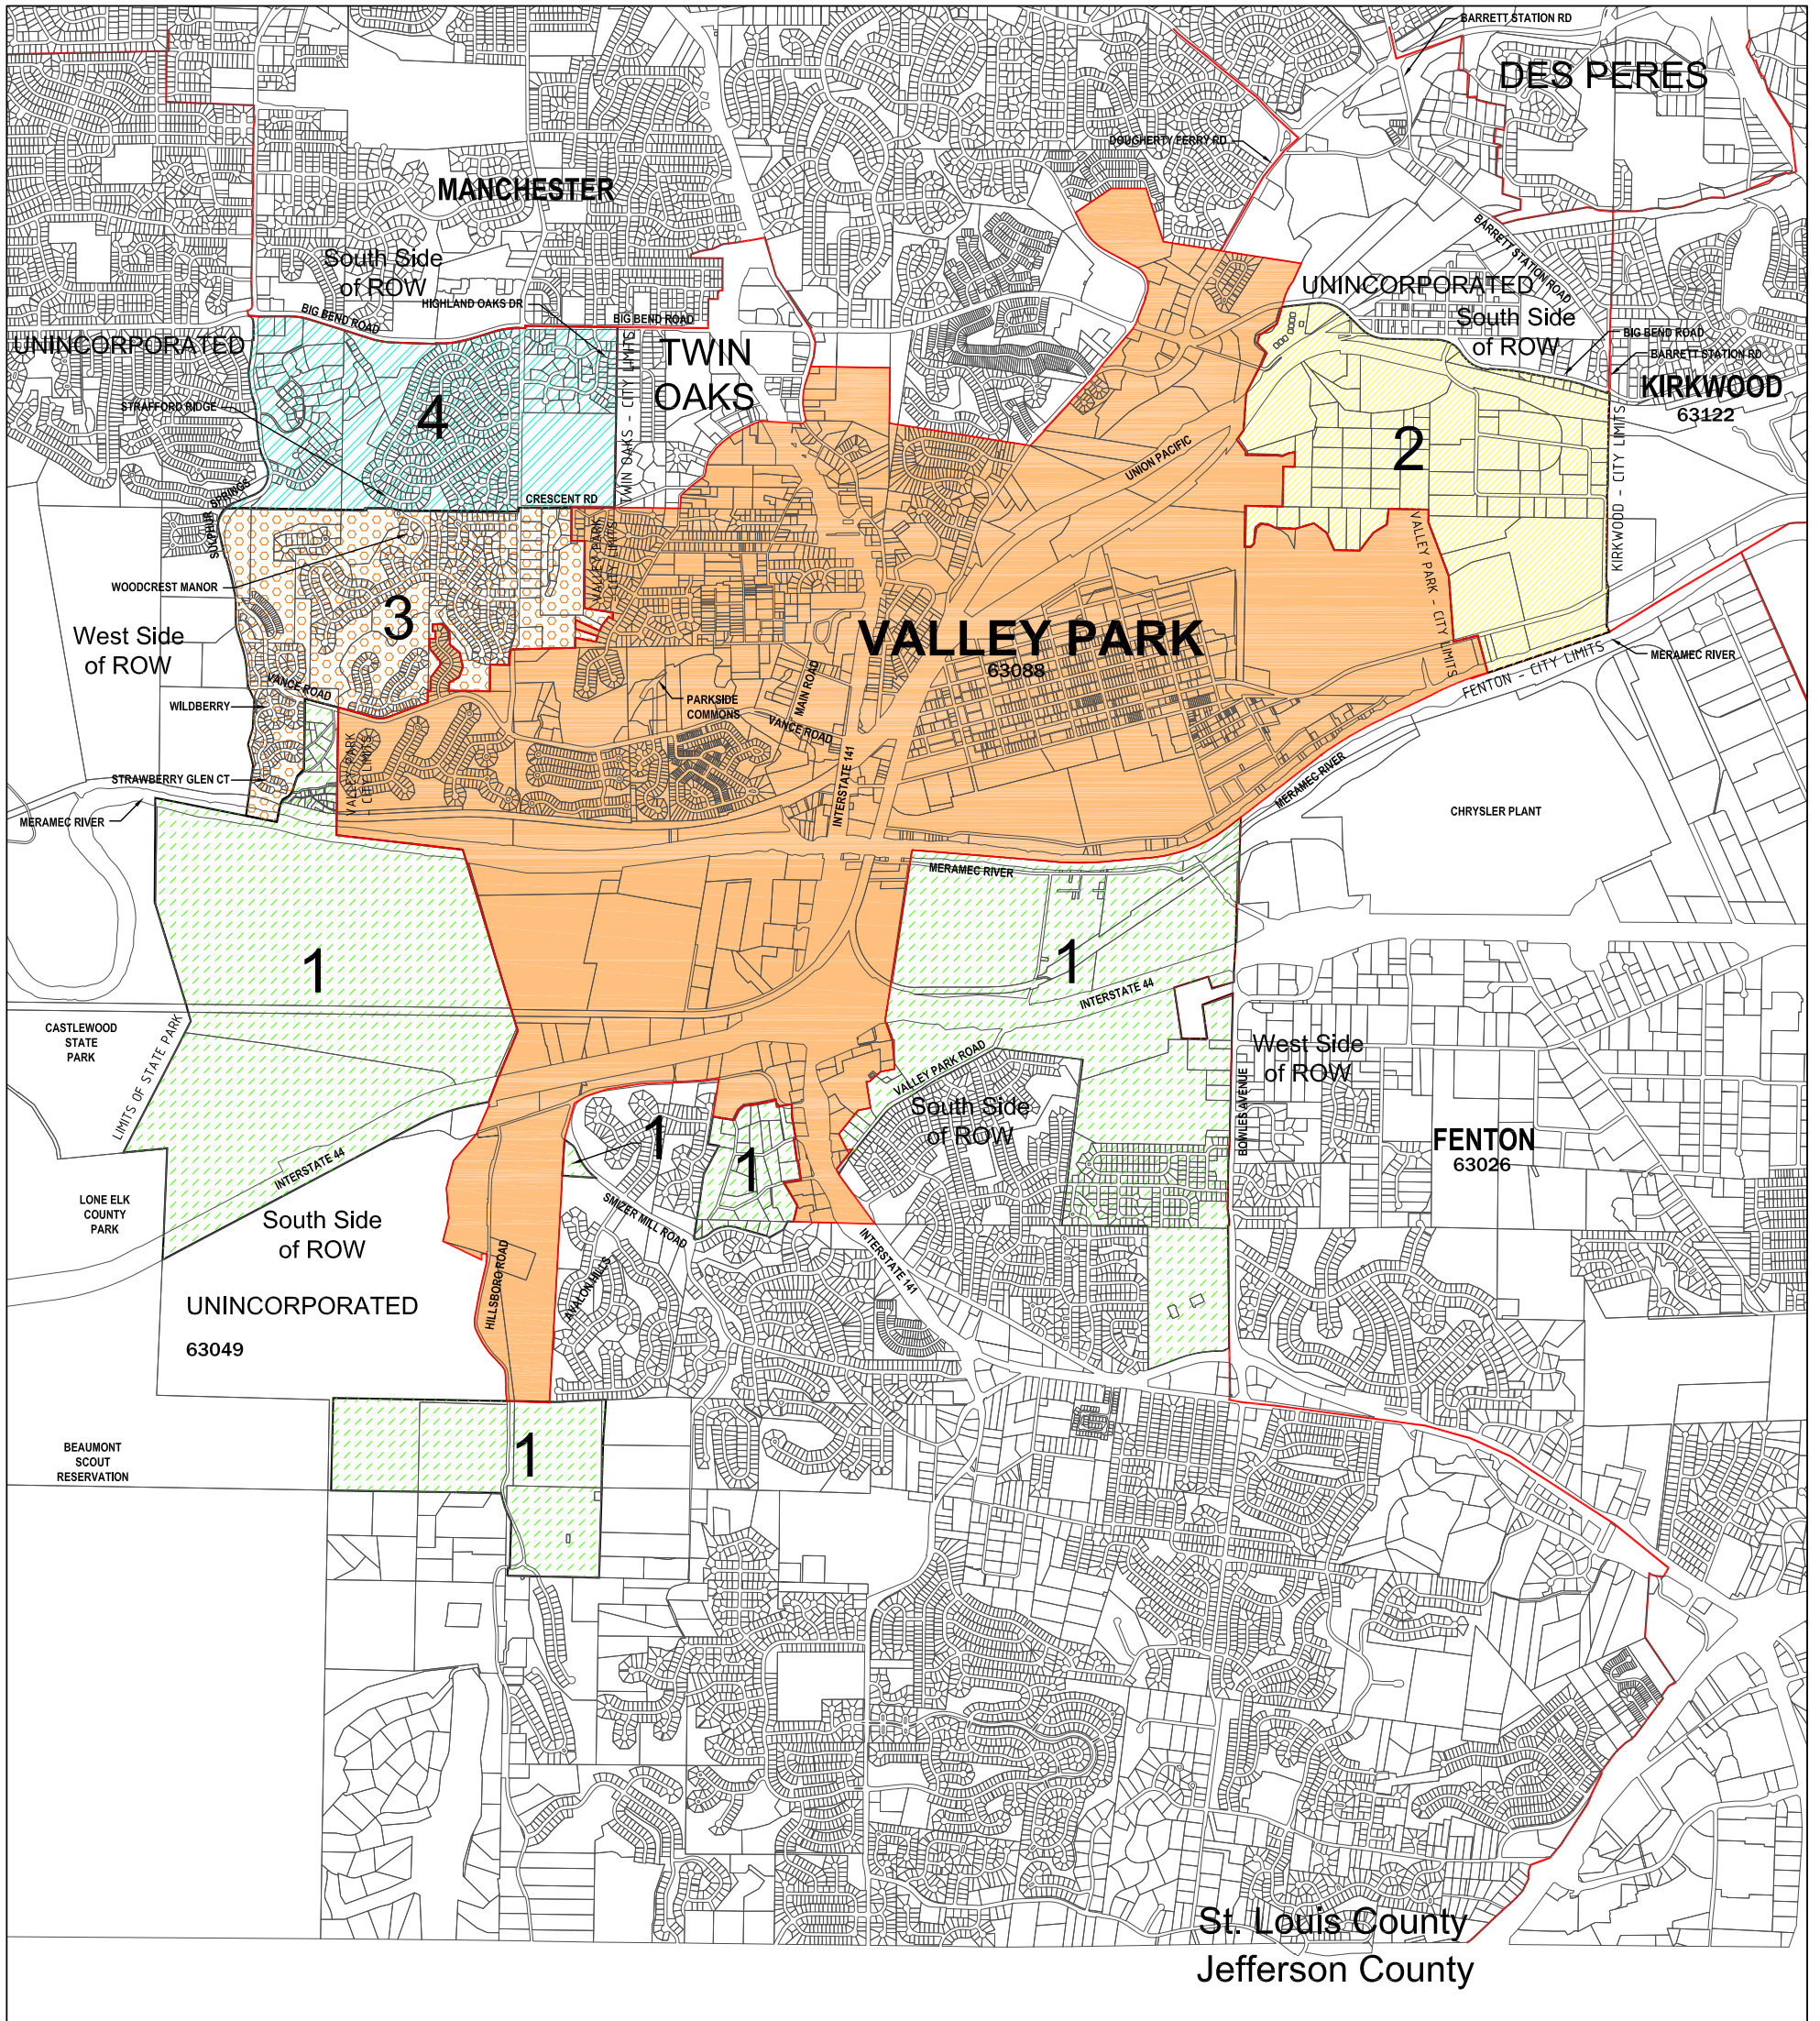

General Map of Proposed Boundary Changes City of Valley Park, Missouri

Weis Design Group

16296 Westwoods Business Park Dr.
Ellisville, Mo. 63021
phwa@phweis.com
(636) 207-0832
(618) 874-0320
f. (636) 207-0328

Annexation Phasing Legend

- | | | | |
|---|------------------------|---|------------------------|
|  | Current City Boundary |  | Third Annexation Area |
|  | First Annexation Areas |  | Fourth Annexation Area |
|  | Second Annexation Area | | |