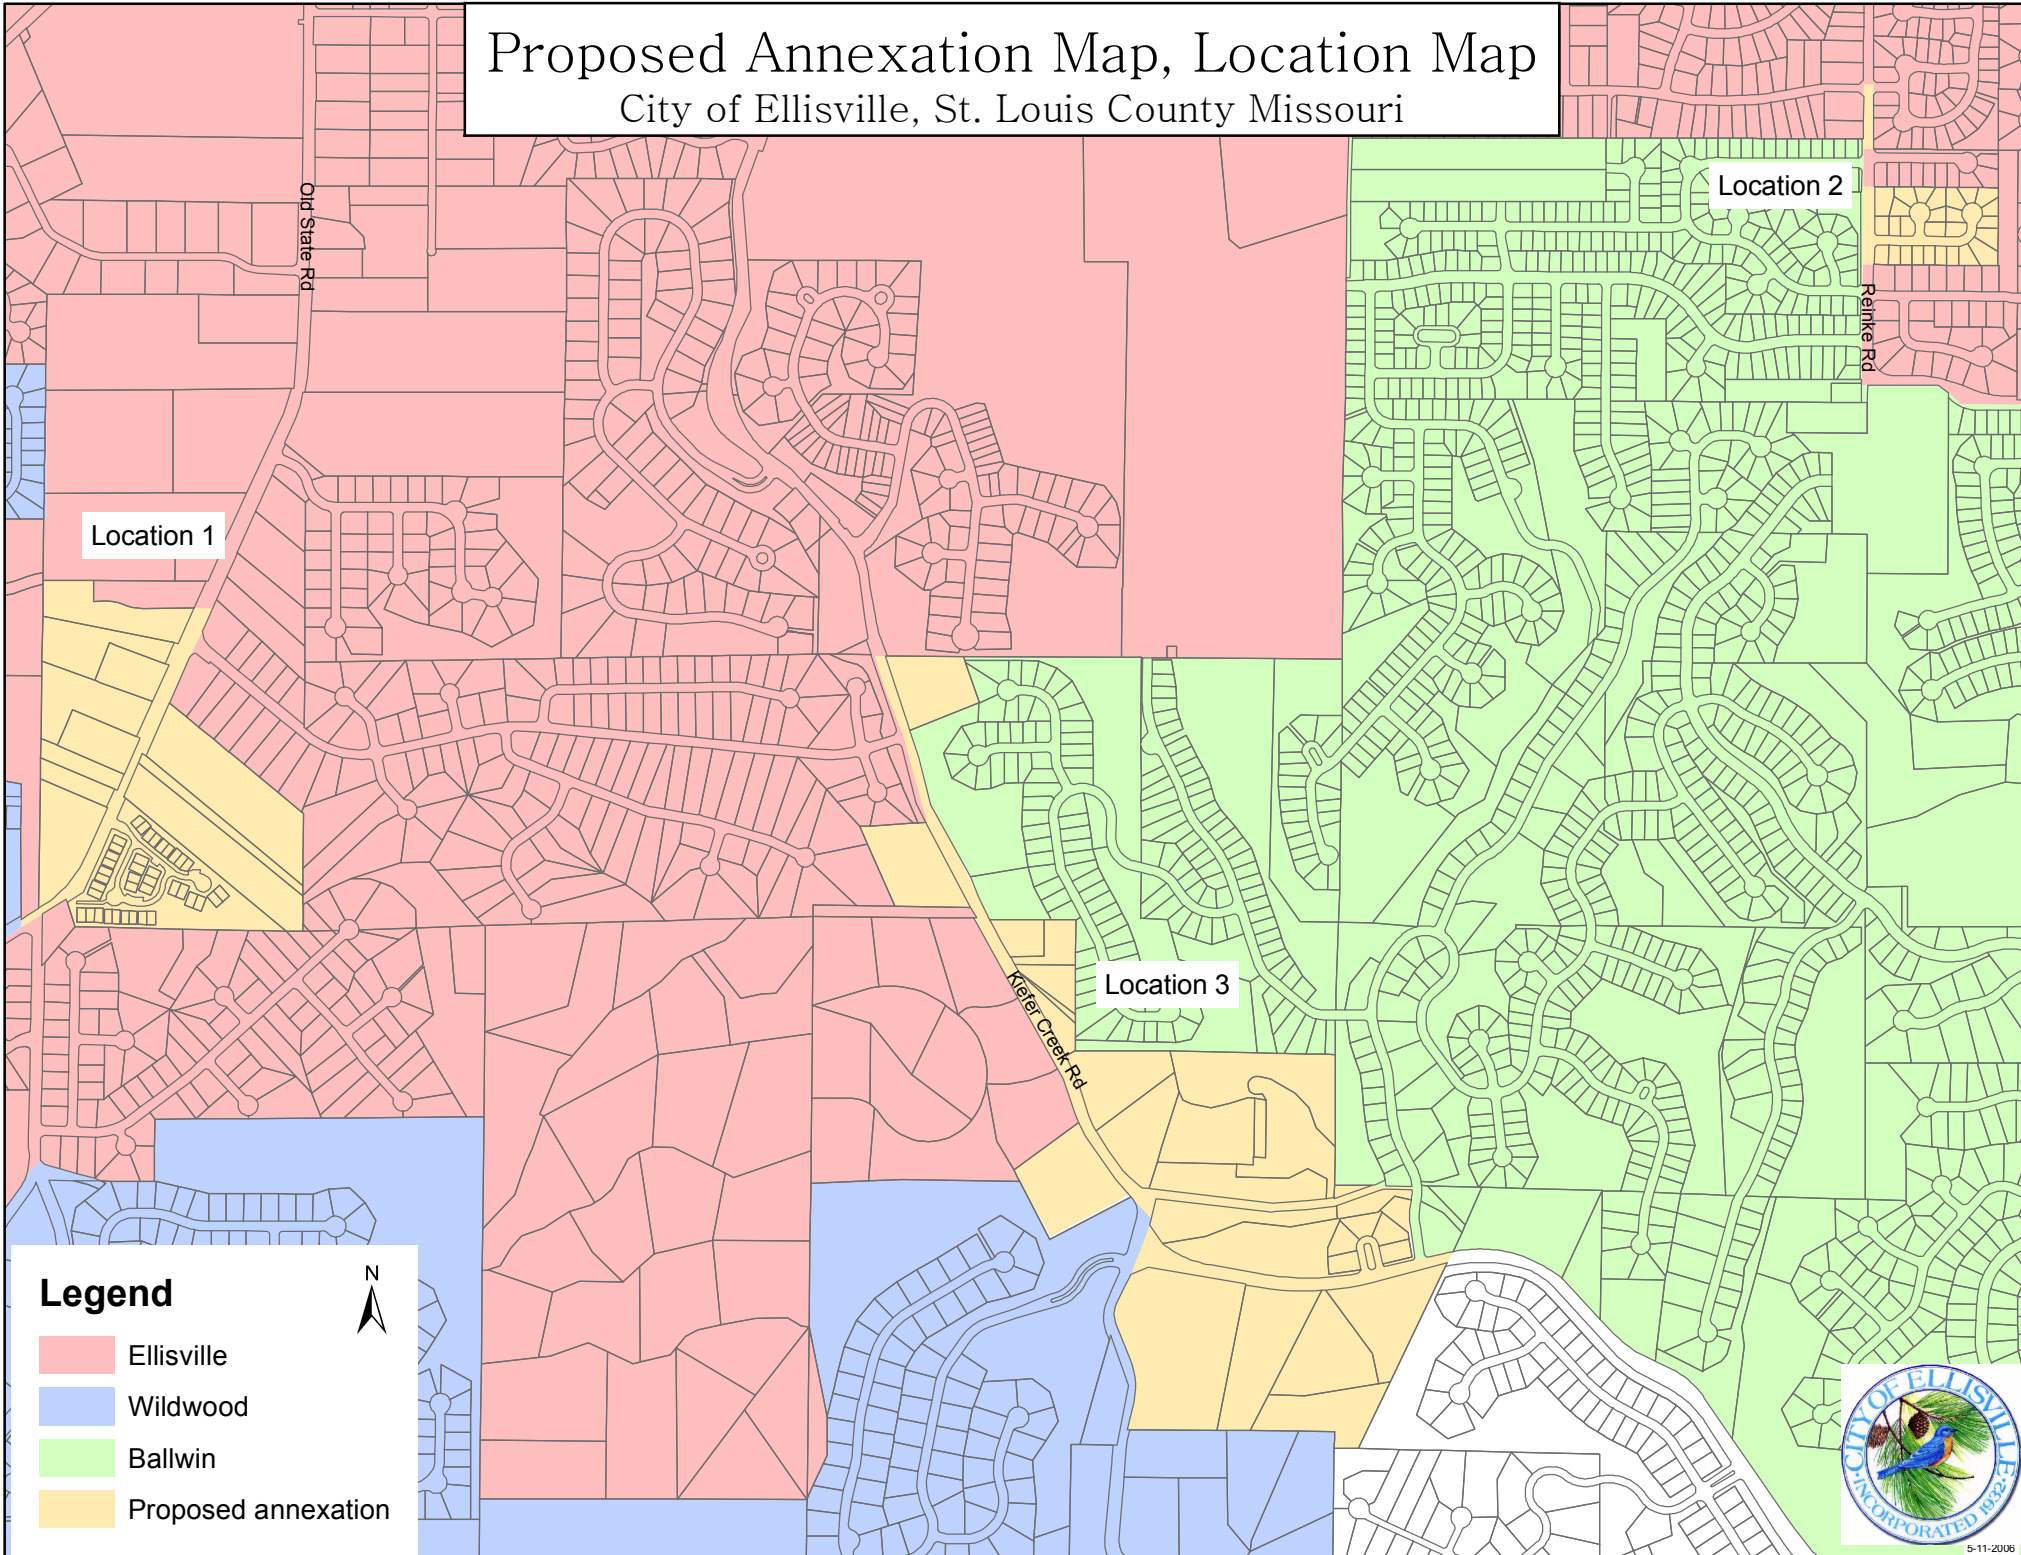

Proposed Annexation Map, Location Map

City of Ellisville, St. Louis County Missouri

Legend

- Ellisville
- Wildwood
- Ballwin
- Proposed annexation