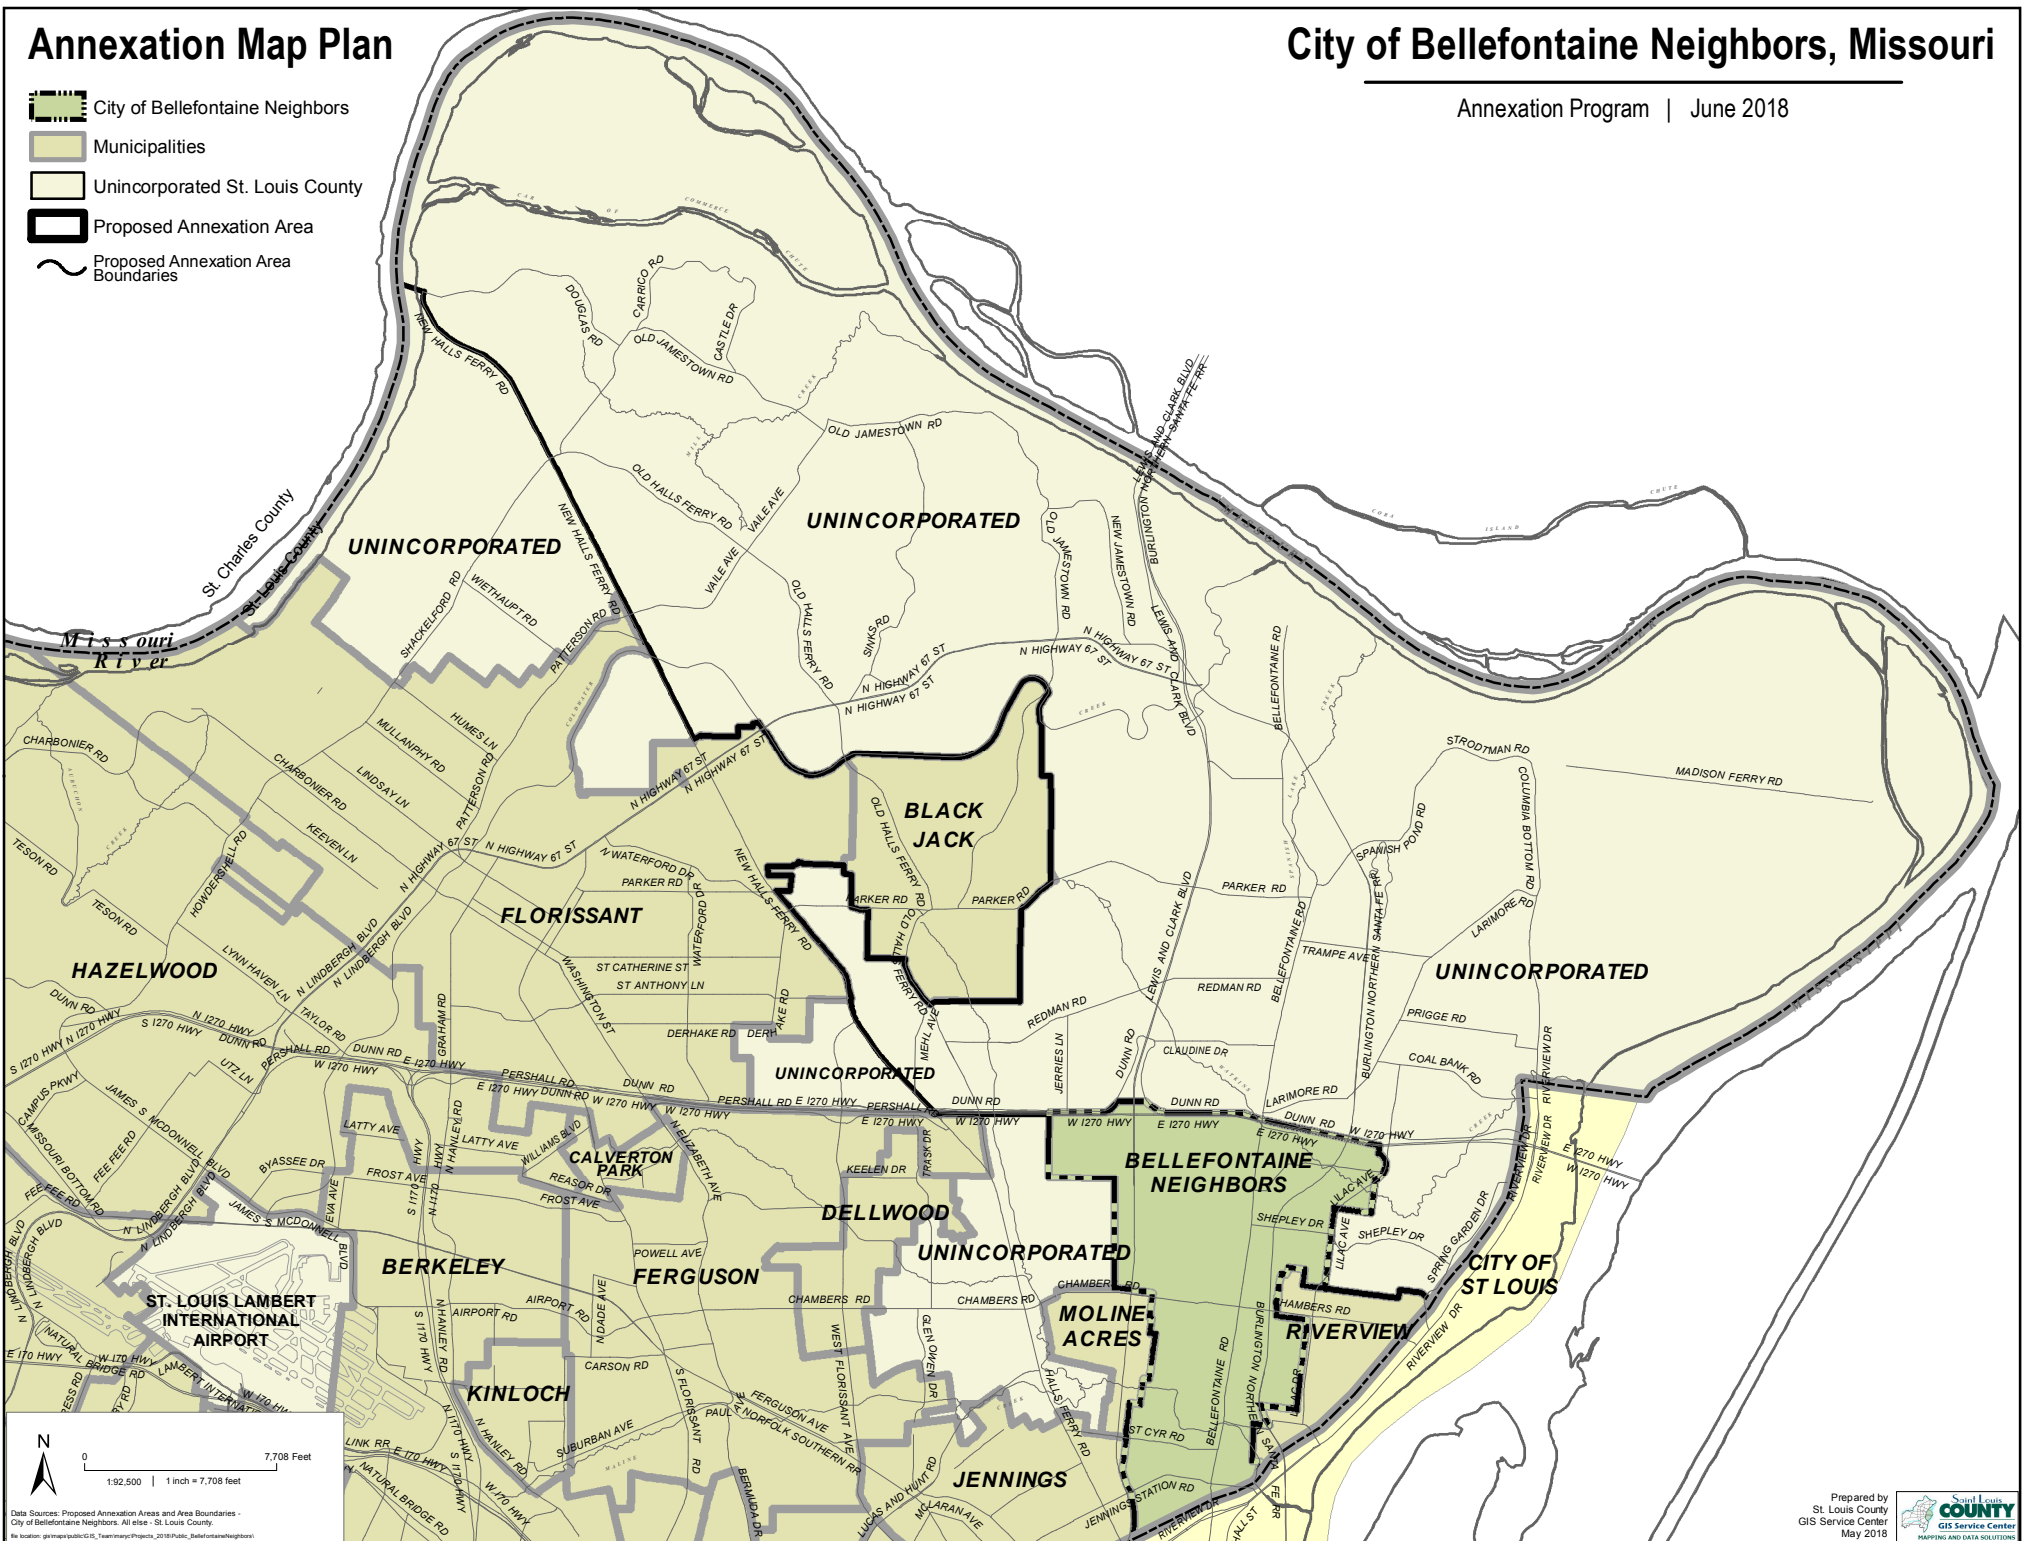

Annexation Map Plan

City of Bellefontaine Neighbors, Missouri

Annexation Program | June 2018

- City of Bellefontaine Neighbors
- Municipalities
- Unincorporated St. Louis County
- Proposed Annexation Area
- Proposed Annexation Area Boundaries